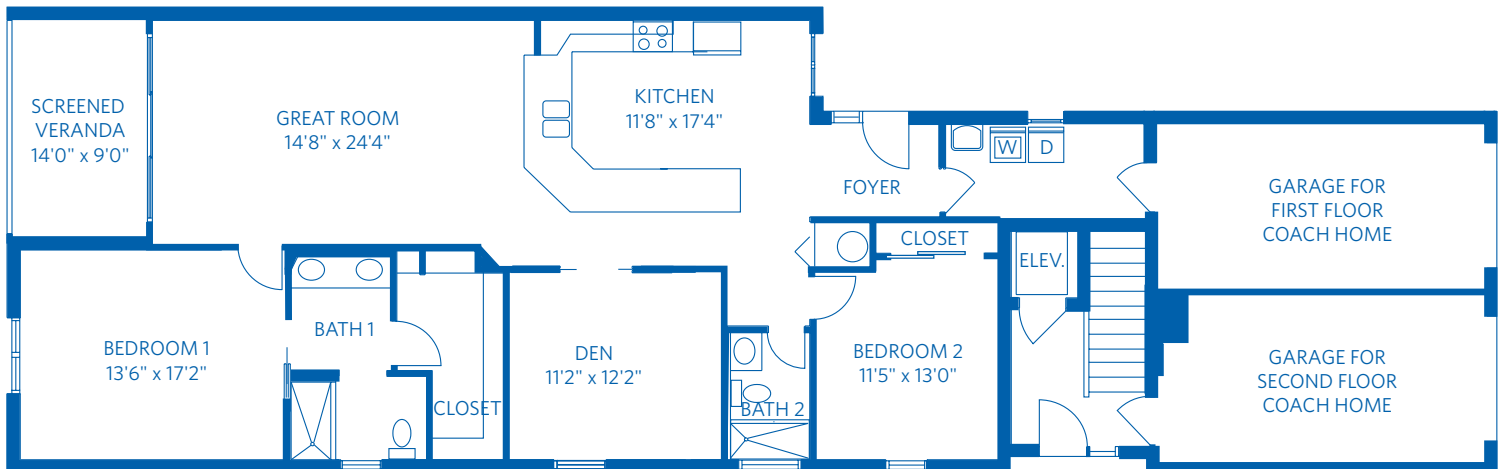

# GARDENIA

2 Bedroom + Den + 2 Bath  
1,740 Square Feet

850 Retreat Drive, Naples, FL 34110

888.912.1017

Learn more at [Naples.ViLiving.com](https://www.Naples.ViLiving.com)

Computer renderings only.  
Floor plan and renderings subject to change.

# GARDENIA

2 Bedroom + Den + 2 Bath  
1,740 Square Feet

850 Retreat Drive, Naples, FL 34110  
888.912.1017  
Learn more at [Naples.ViLiving.com](http://Naples.ViLiving.com)

All plans and dimensions are approximate.  
The community reserves the right to make changes.