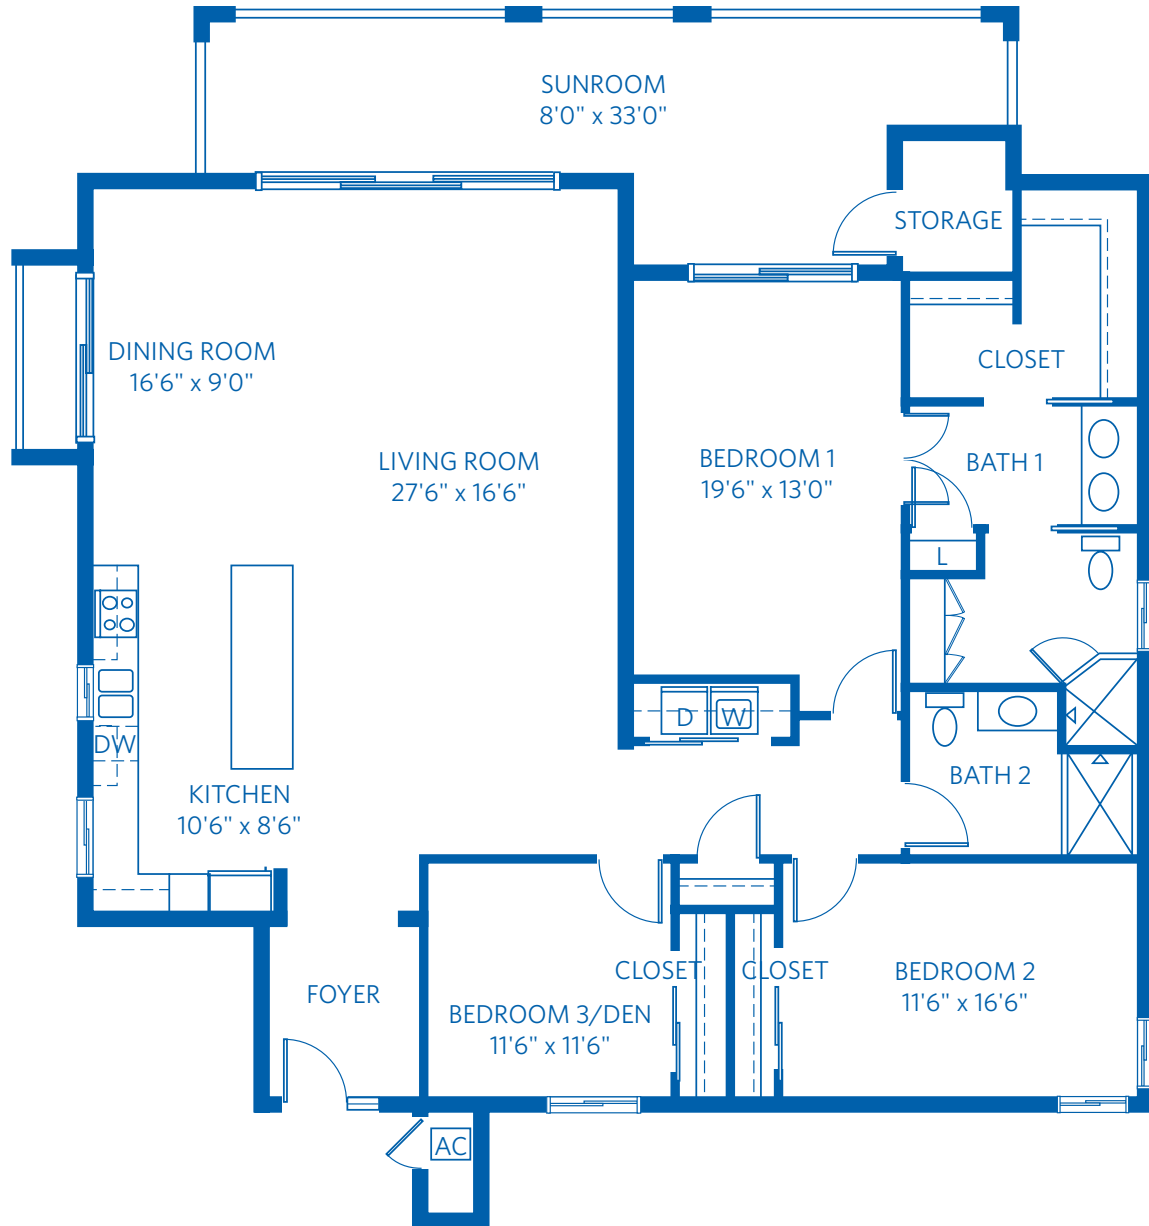

AT BENTLEY VILLAGE

Redefining
SENIOR
LIVING

ROYAL POINCIANA

3 Bedroom + 2 Bath
2,140 Square Feet

850 Retreat Drive, Naples, FL 34110
888.912.1017
Learn more at Naples.ViLiving.com

Computer renderings only.
Floor plan and renderings subject to change.

AT BENTLEY VILLAGE

Redefining
SENIOR
LIVING

ROYAL POINCIANA

3 Bedroom + 2 Bath
2,140 Square Feet

850 Retreat Drive, Naples, FL 34110
888.912.1017
Learn more at Naples.ViLiving.com

All plans and dimensions are approximate.
The community reserves the right to make changes.