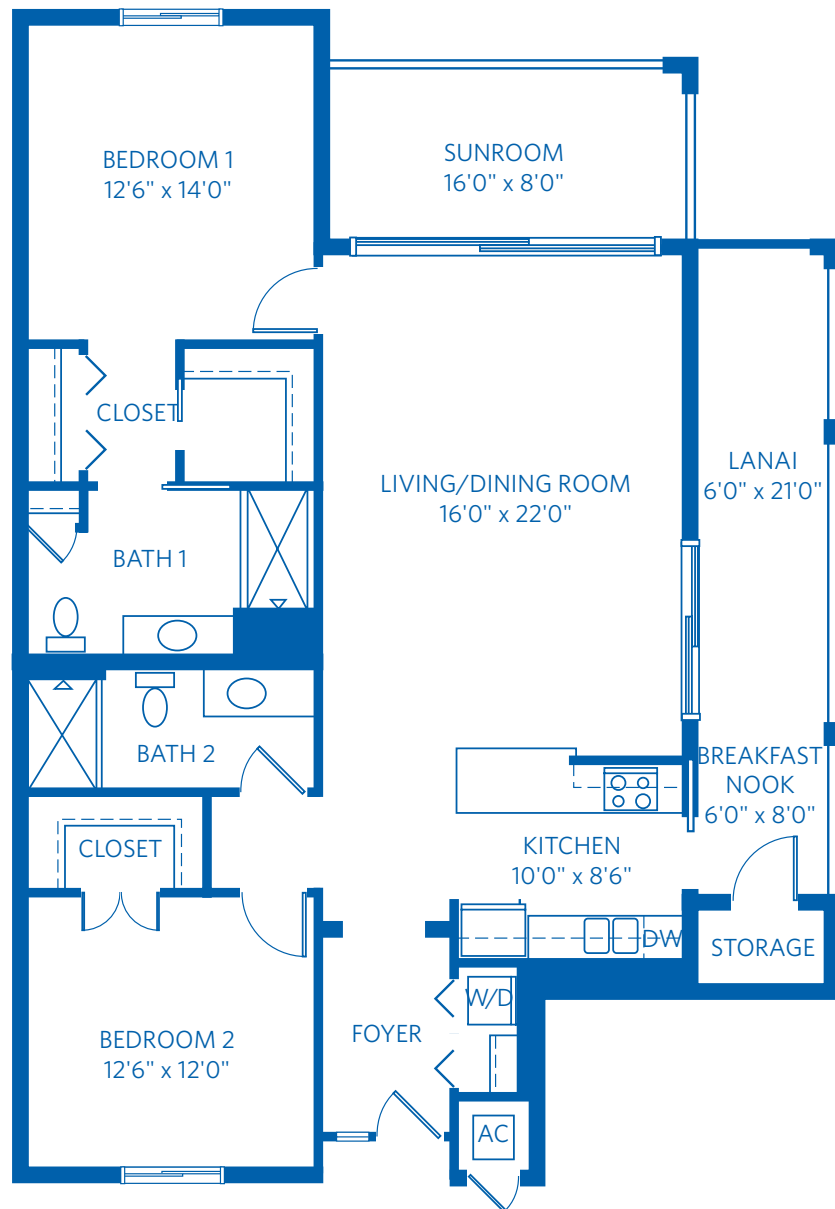

# MAGNOLIA END

2 Bedroom + 2 Bath  
1,235 Square Feet

850 Retreat Drive, Naples, FL 34110

888.912.1017

Learn more at [Naples.ViLiving.com](http://Naples.ViLiving.com)

Computer renderings only.  
Floor plan and renderings subject to change.

# MAGNOLIA END

2 Bedroom + 2 Bath  
1,235 Square Feet

850 Retreat Drive, Naples, FL 34110  
888.912.1017  
Learn more at [Naples.ViLiving.com](http://Naples.ViLiving.com)

All plans and dimensions are approximate.  
The community reserves the right to make changes.