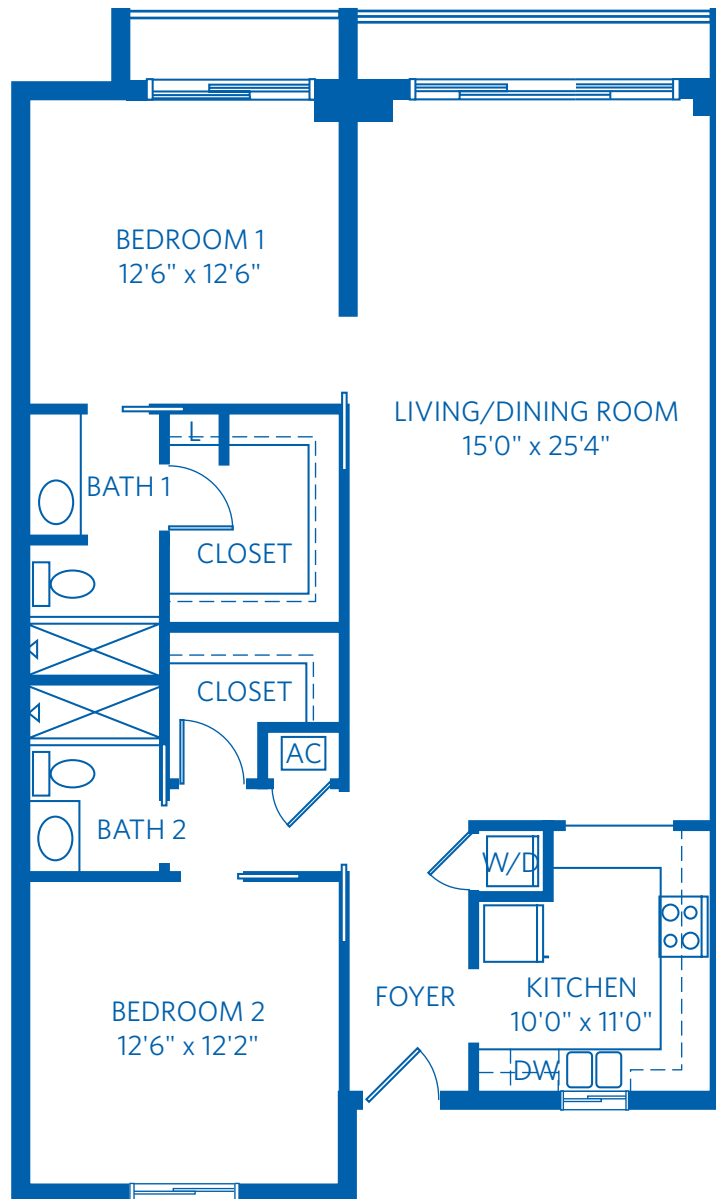

AT BENTLEY VILLAGE

Redefining
SENIOR
LIVING

HIBISCUS

2 Bedroom + 2 Bath
1,226 Square Feet

850 Retreat Drive, Naples, FL 34110
888.912.1017
Learn more at Naples.ViLiving.com

Computer renderings only.
Floor plan and renderings subject to change.

AT BENTLEY VILLAGE

Redefining
SENIOR
LIVING

HIBISCUS

2 Bedroom + 2 Bath
1,226 Square Feet

850 Retreat Drive, Naples, FL 34110
888.912.1017
Learn more at Naples.ViLiving.com

All plans and dimensions are approximate.
The community reserves the right to make changes.