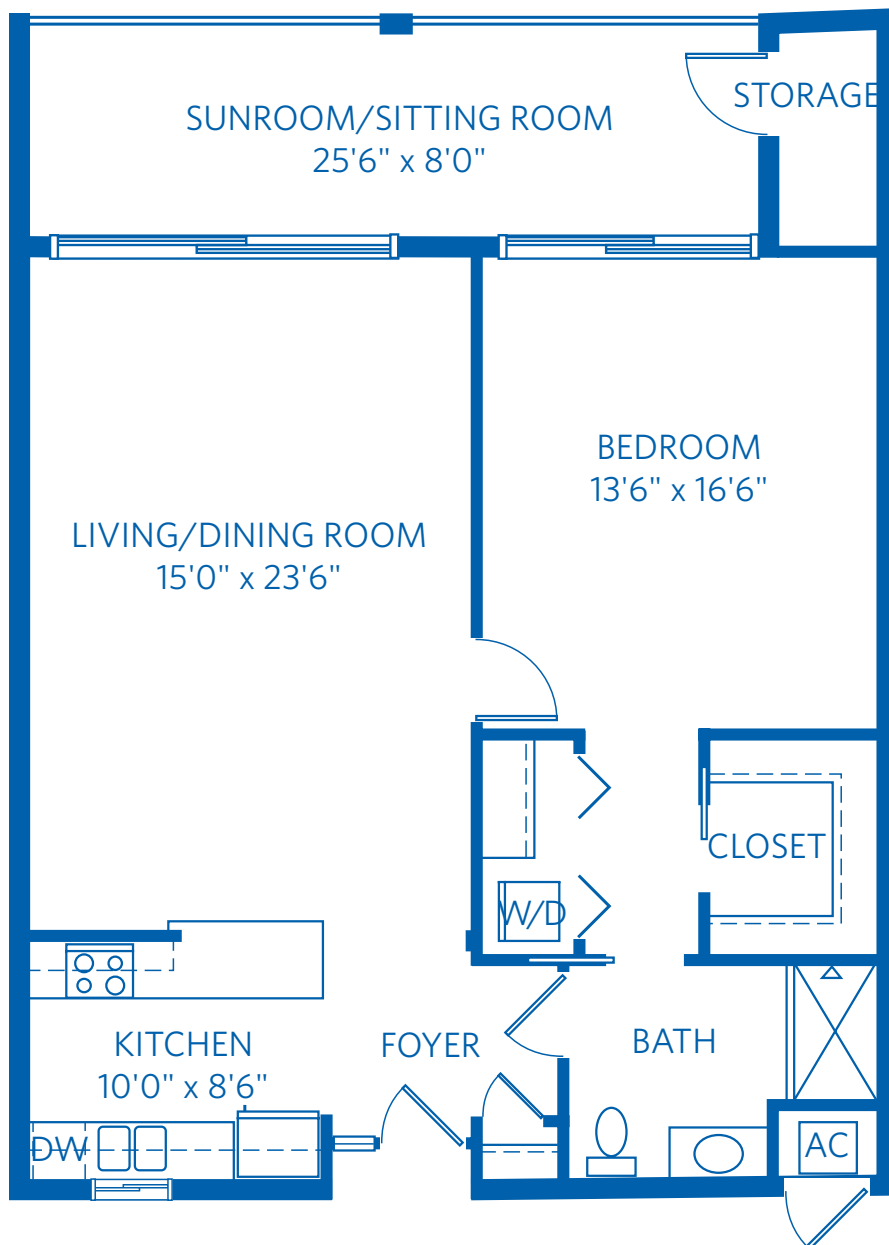

AT BENTLEY VILLAGE

Redefining
SENIOR
LIVING

SABAL

1 Bedroom + 1 Bath
975 Square Feet

850 Retreat Drive, Naples, FL 34110

888.912.1017

Learn more at [Naples.ViLiving.com](https://www.Naples.ViLiving.com)

Computer renderings only.
Floor plan and renderings subject to change.

AT BENTLEY VILLAGE

Redefining
SENIOR
LIVING

SABAL

1 Bedroom + 1 Bath
975 Square Feet

850 Retreat Drive, Naples, FL 34110
888.912.1017
Learn more at Naples.ViLiving.com

All plans and dimensions are approximate.
The community reserves the right to make changes.