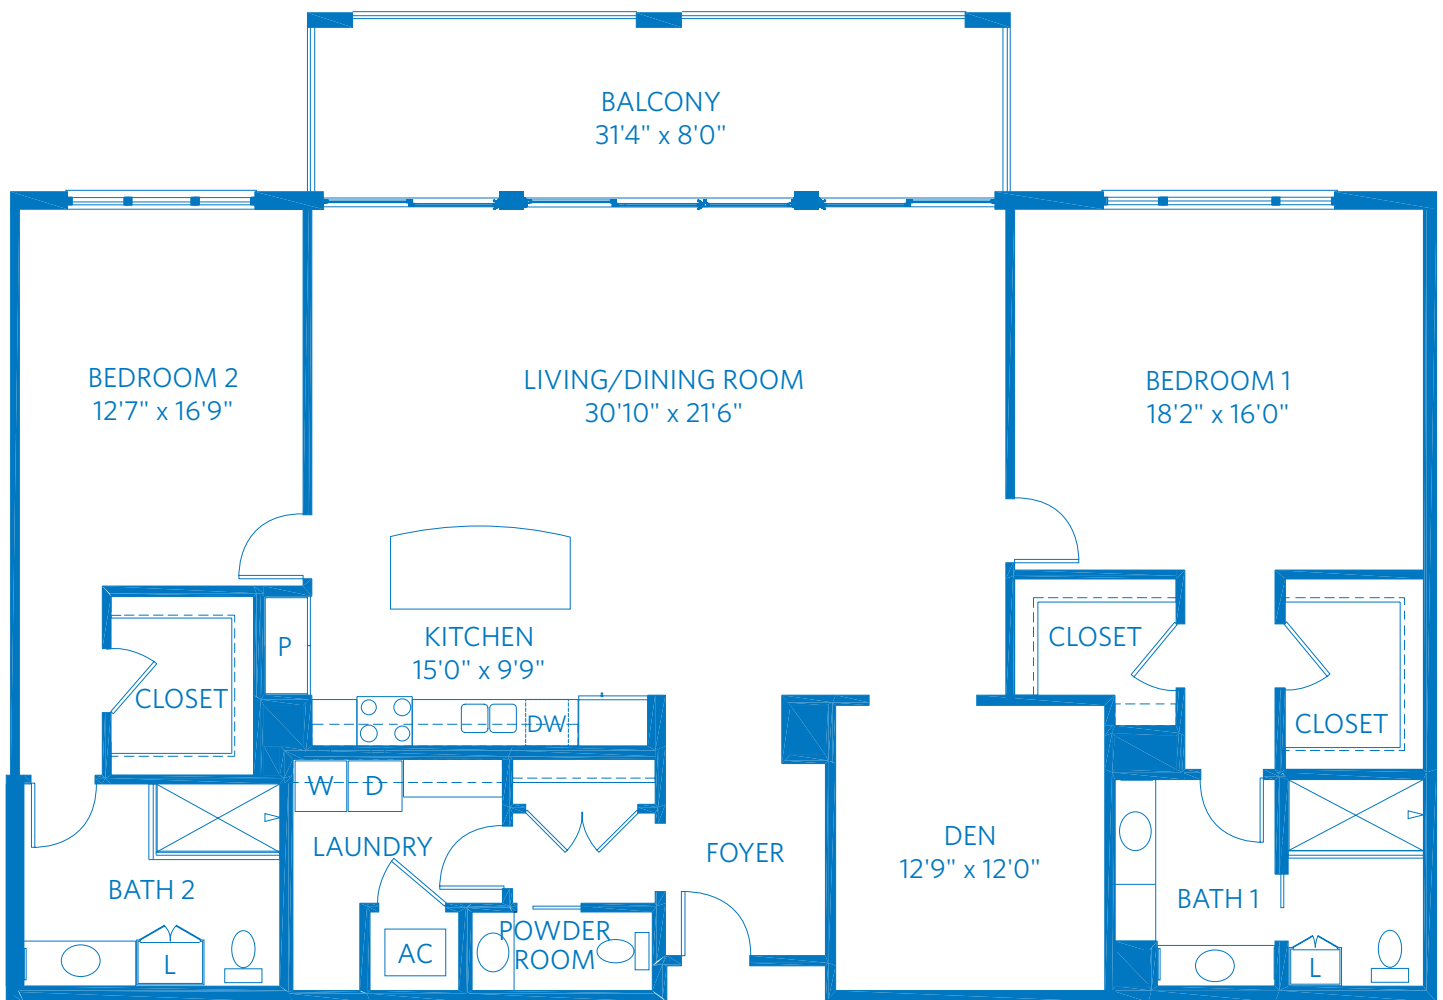

AT BENTLEY VILLAGE

Redefining
SENIOR
LIVING

COCOPLUM

2 Bedroom + Den + 2.5 Bath
2,260 Square Feet

850 Retreat Drive, Naples, FL 34110
888.912.1017
Learn more at Naples.ViLiving.com

Computer renderings only.
Floor plan and renderings subject to change.

AT BENTLEY VILLAGE

Redefining
SENIOR
LIVING

COCOPLUM

2 Bedroom + Den + 2.5 Bath
2,260 Square Feet

850 Retreat Drive, Naples, FL 34110
888.912.1017
Learn more at Naples.ViLiving.com

All plans and dimensions are approximate.
The community reserves the right to make changes.