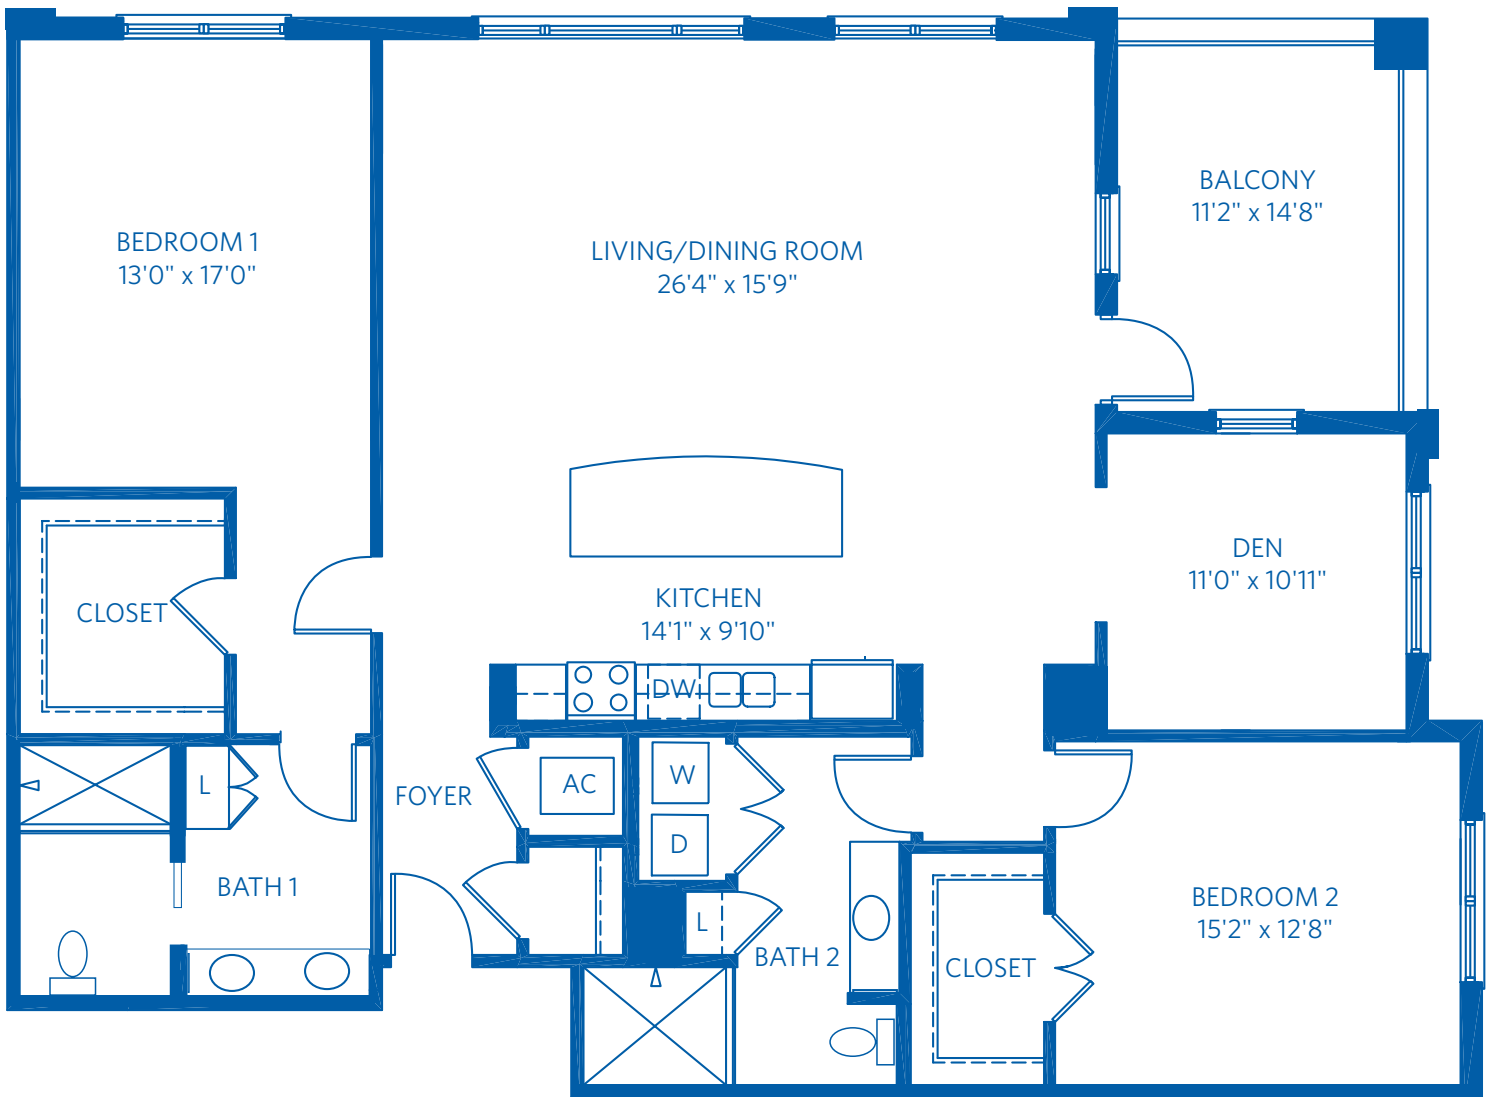

AT BENTLEY VILLAGE

Redefining
SENIOR
LIVING

ALLAMANDA II

2 Bedroom / 2 Bath + Den
1,882 Square Feet

850 Retreat Drive, Naples, FL 34110
888.912.1017
Learn more at Naples.ViLiving.com

Computer renderings only.
All plans and dimensions are approximate.
The community reserves the right to make changes.

AT BENTLEY VILLAGE

Redefining
SENIOR
LIVING

ALLAMANDA II

2 Bedroom / 2 Bath + Den
1,882 Square Feet

850 Retreat Drive, Naples, FL 34110
888.912.1017
Learn more at Naples.ViLiving.com

All plans and dimensions are approximate.
The community reserves the right to make changes.