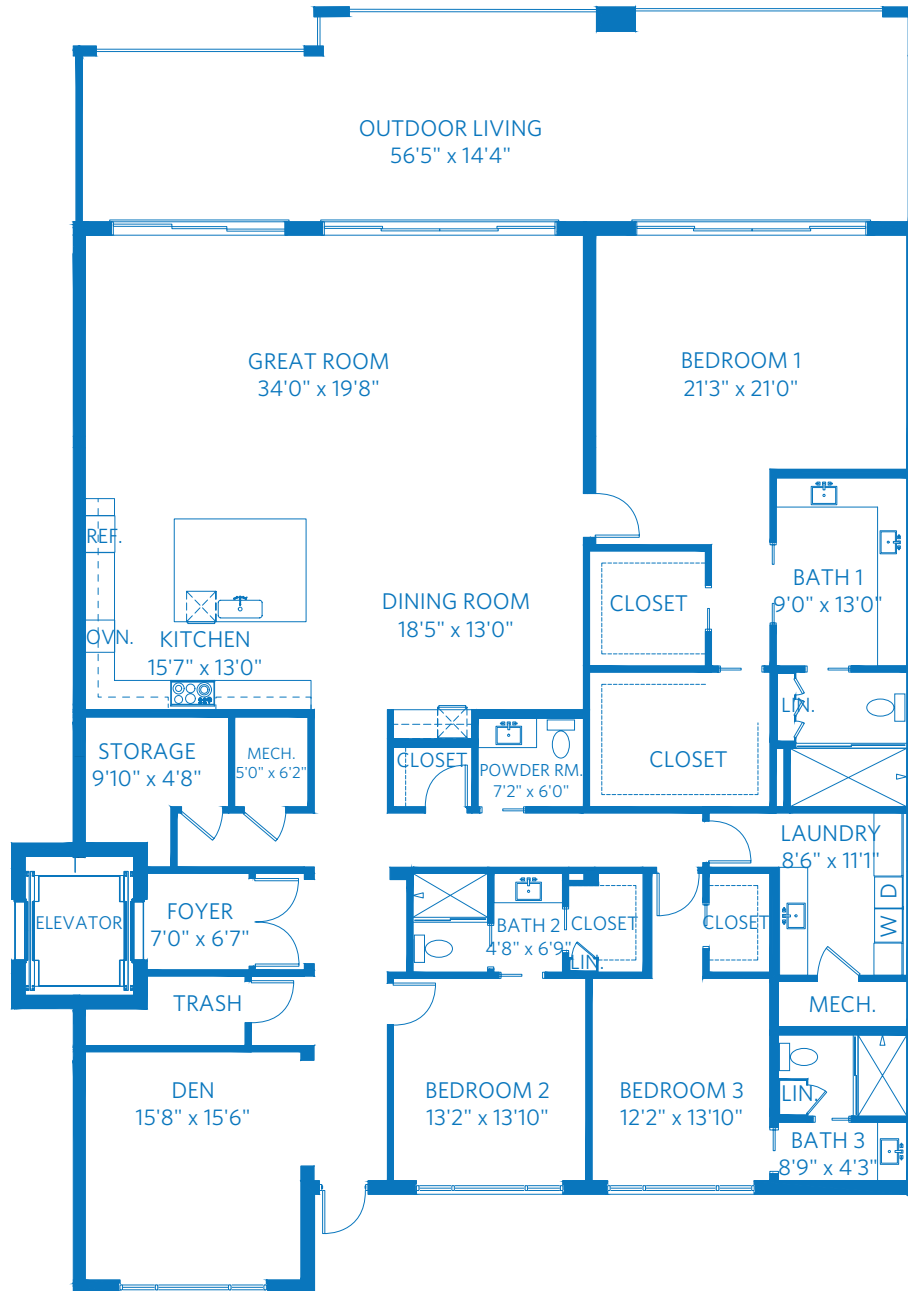

AT BENTLEY VILLAGE

Redefining
SENIOR
LIVING

SATIN LEAF

3 Bedroom + Den + 3.5 Bath
3,853 Square Feet

850 Retreat Drive, Naples, FL 34110
888.912.1017
Learn more at Naples.ViLiving.com

All plans and dimensions are approximate.
The community reserves the right to make changes.