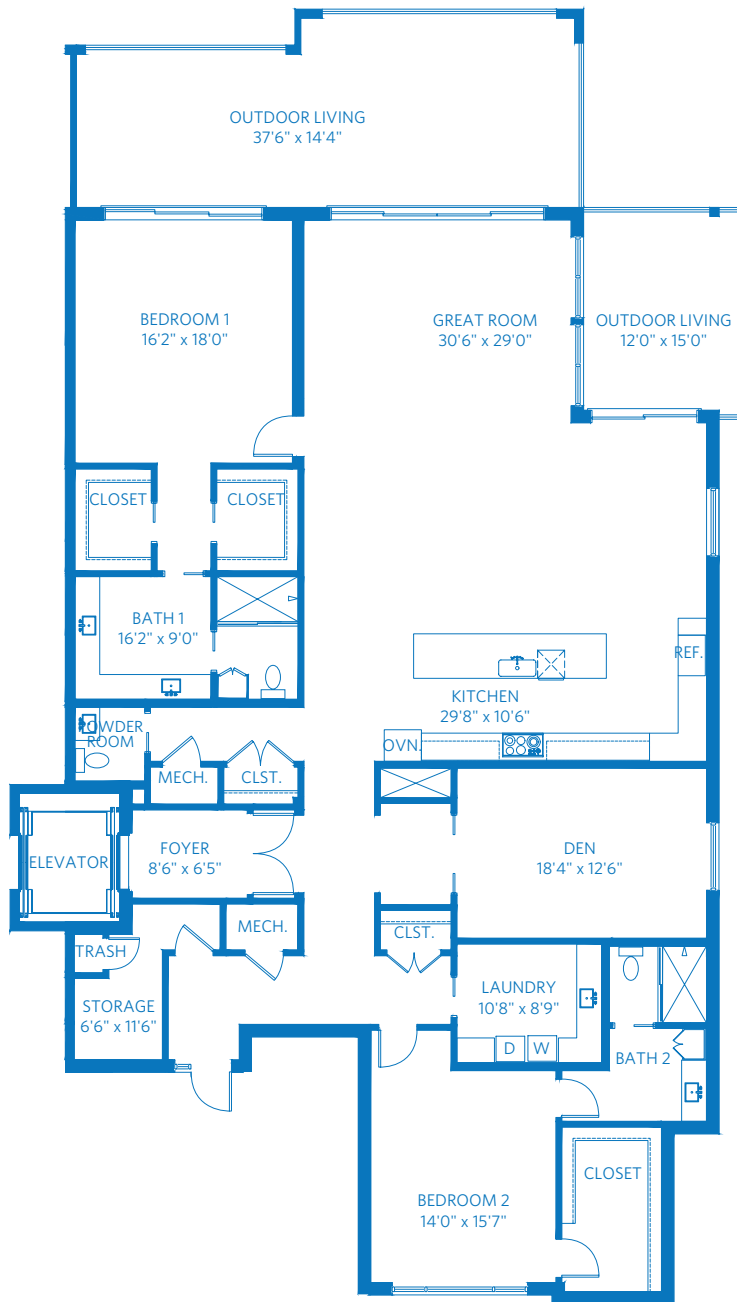

AT BENTLEY VILLAGE

Redefining
SENIOR
LIVING

TAMARIND

2 Bedroom + Den + 2.5 Bath
3,228 Square Feet

850 Retreat Drive, Naples, FL 34110
888.912.1017
Learn more at Naples.ViLiving.com

Computer renderings only.
Floor plan and renderings subject to change.

AT BENTLEY VILLAGE

Redefining
SENIOR
LIVING

TAMARIND

2 Bedroom + Den + 2.5 Bath
3,228 Square Feet

850 Retreat Drive, Naples, FL 34110
888.912.1017
Learn more at Naples.ViLiving.com

All plans and dimensions are approximate.
The community reserves the right to make changes.