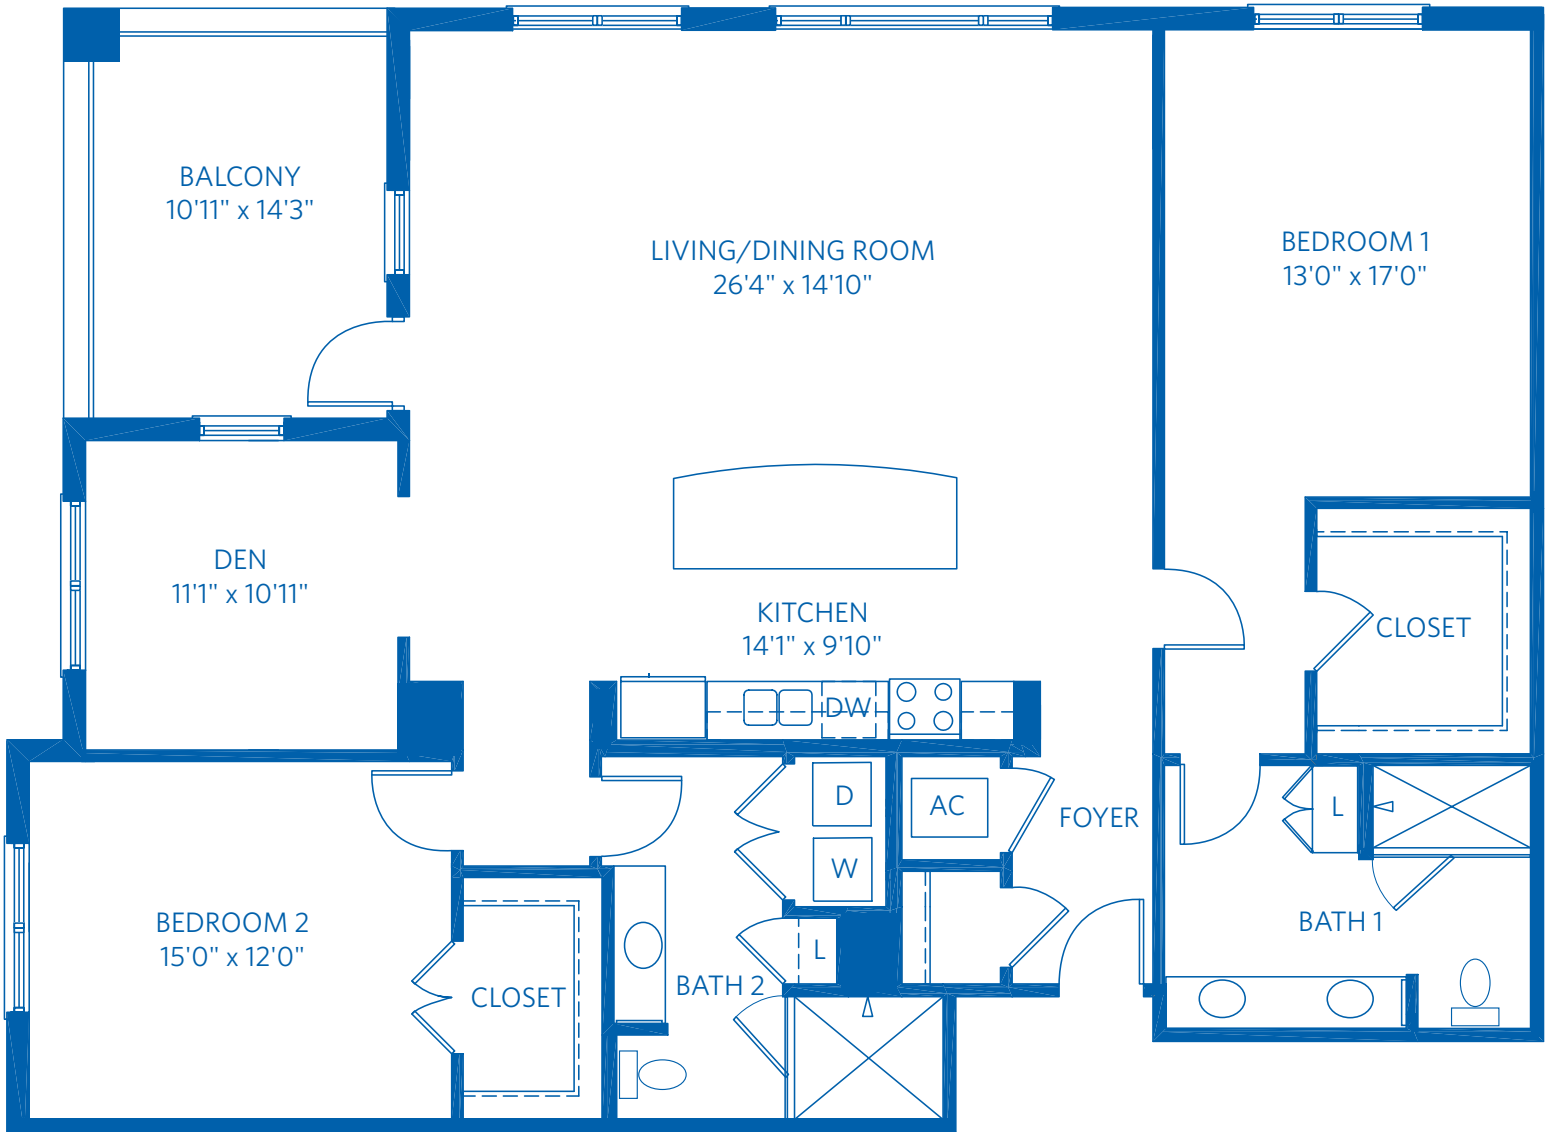

# ALLAMANDA

2 Bedroom + Den + 2 Bath  
1,882 Square Feet

850 Retreat Drive, Naples, FL 34110  
888.912.1017  
Learn more at [Naples.ViLiving.com](http://Naples.ViLiving.com)

Computer renderings only.  
Floor plan and renderings subject to change.

# ALLAMANDA

2 Bedroom + Den + 2 Bath  
1,882 Square Feet

850 Retreat Drive, Naples, FL 34110  
888.912.1017  
Learn more at [Naples.ViLiving.com](http://Naples.ViLiving.com)

All plans and dimensions are approximate.  
The community reserves the right to make changes.