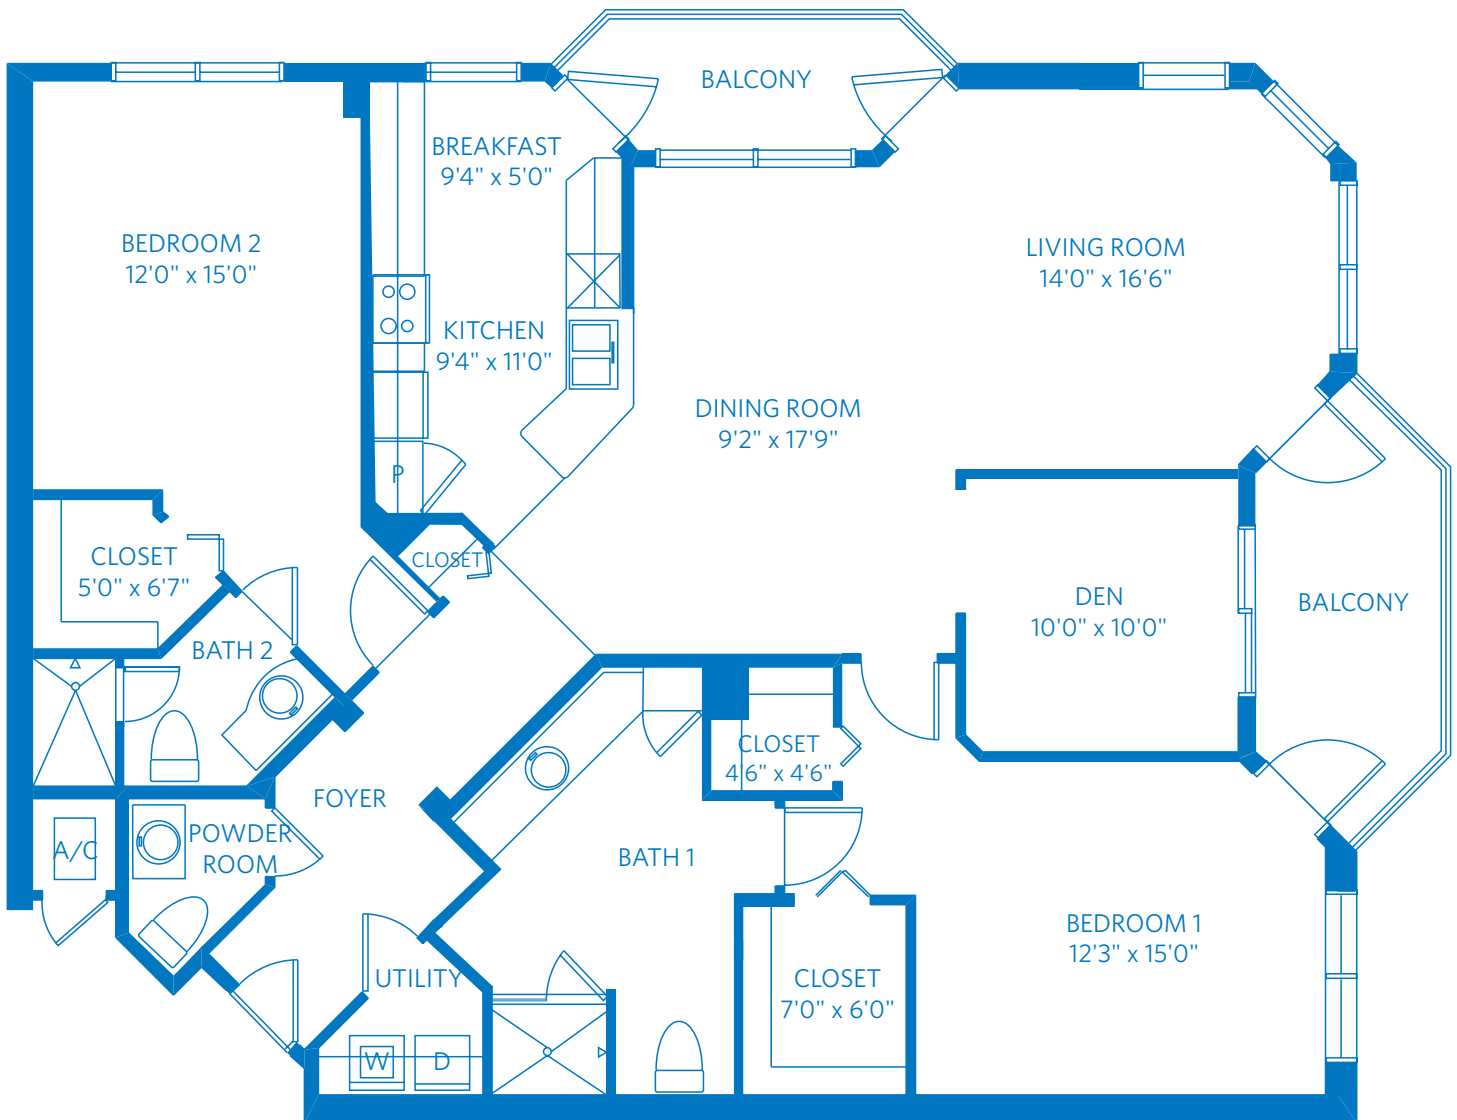

AT AVENTURA

Redefining
SENIOR

REMBRANDT

2 Bedroom + Den + 2.5 Bath
1,728 Square Feet

19333 West Country Club Drive, Aventura, FL 33180

888.853.8041

Learn more at Miami.ViLiving.com

Computer renderings only.
Floor plan and renderings subject to change.

AT AVENTURA

Redefining
SENIOR

REMBRANDT

2 Bedroom + Den + 2.5 Bath
1,728 Square Feet

19333 West Country Club Drive, Aventura, FL 33180

888.853.8041

Learn more at Miami.ViLiving.com

All plans and dimensions are approximate.
The community reserves the right to make changes.