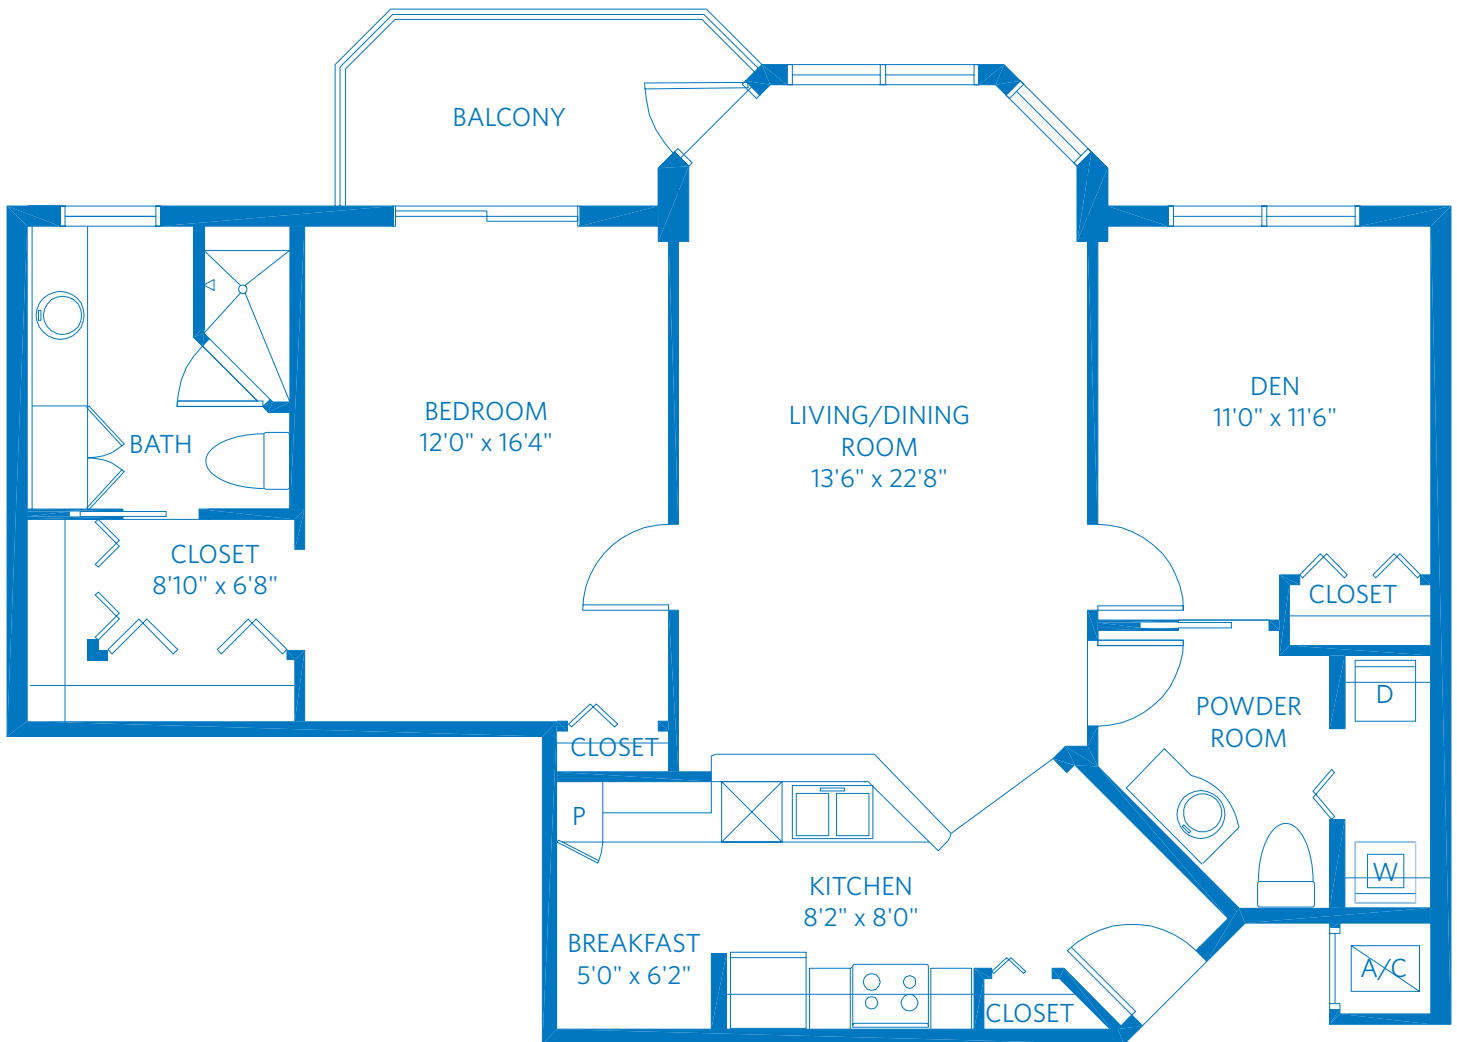

AT AVENTURA

Redefining
SENIOR

PICASSO

1 Bedroom + Den + 1.5 Bath
1,143 Square Feet

19333 West Country Club Drive, Aventura, FL 33180

888.853.8041

Learn more at Miami.ViLiving.com

Computer renderings only.
Floor plan and renderings subject to change.

AT AVENTURA

Redefining
SENIOR

PICASSO

1 Bedroom + Den + 1.5 Bath
1,143 Square Feet

19333 West Country Club Drive, Aventura, FL 33180

888.853.8041

Learn more at Miami.ViLiving.com

All plans and dimensions are approximate.
The community reserves the right to make changes.