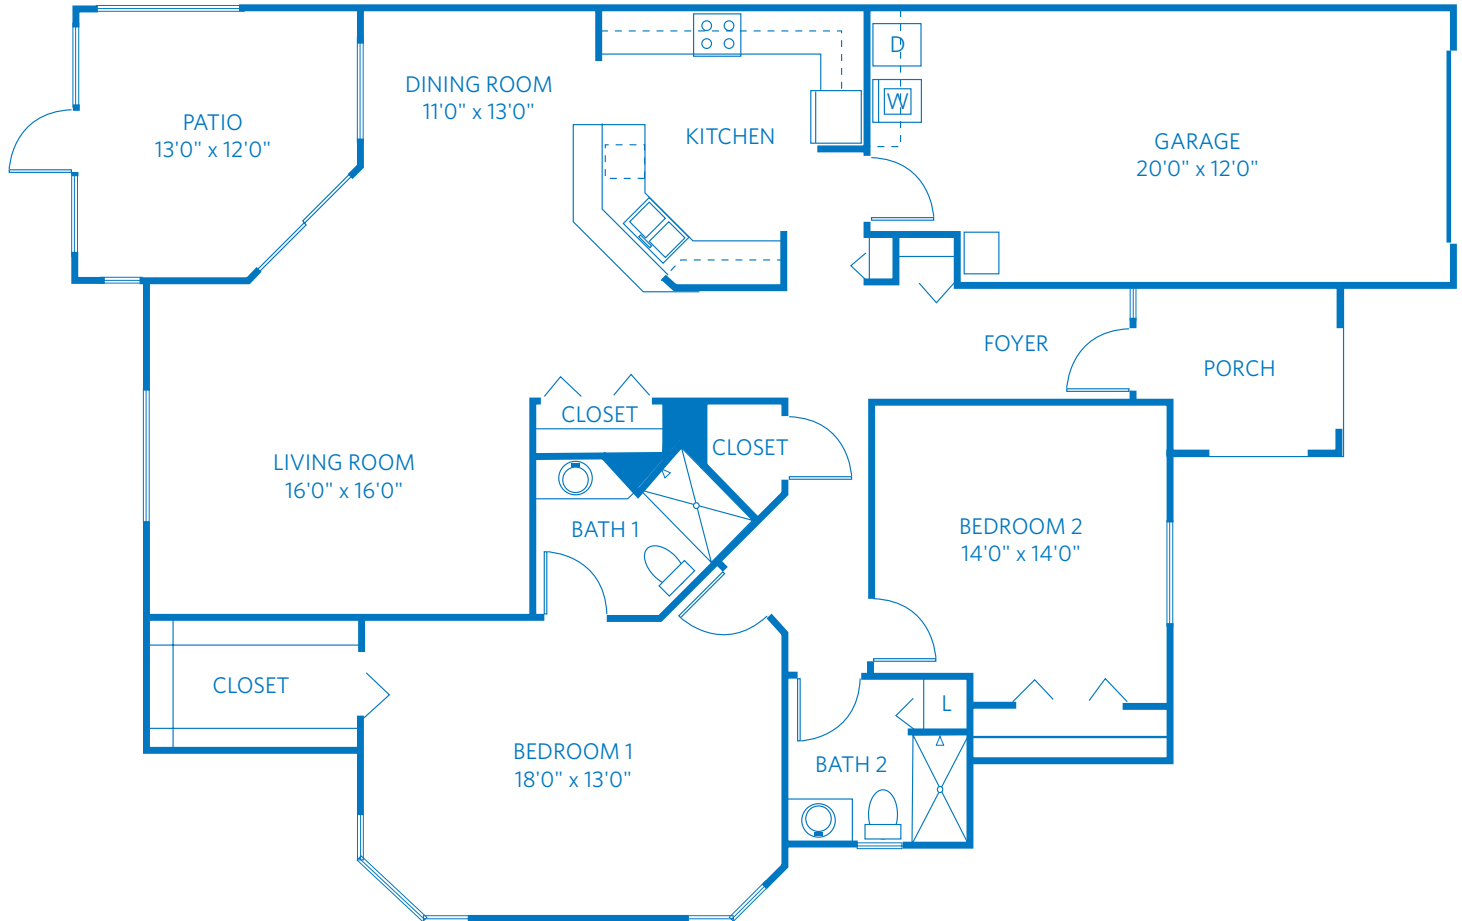

# IBIS

2 Bedroom + 2 Bath  
1,821 Square Feet

2792 Donnelly Drive, Lantana, FL 33462

888.965.5011

Learn more at [Lantana.ViLiving.com](http://Lantana.ViLiving.com)

Computer renderings only.  
Floor plan and renderings subject to change.

# IBIS

2 Bedroom + 2 Bath  
1,821 Square Feet

2792 Donnelly Drive, Lantana, FL 33462

888.965.5011

Learn more at [Lantana.ViLiving.com](http://Lantana.ViLiving.com)

All plans and dimensions are approximate.  
The community reserves the right to make changes.