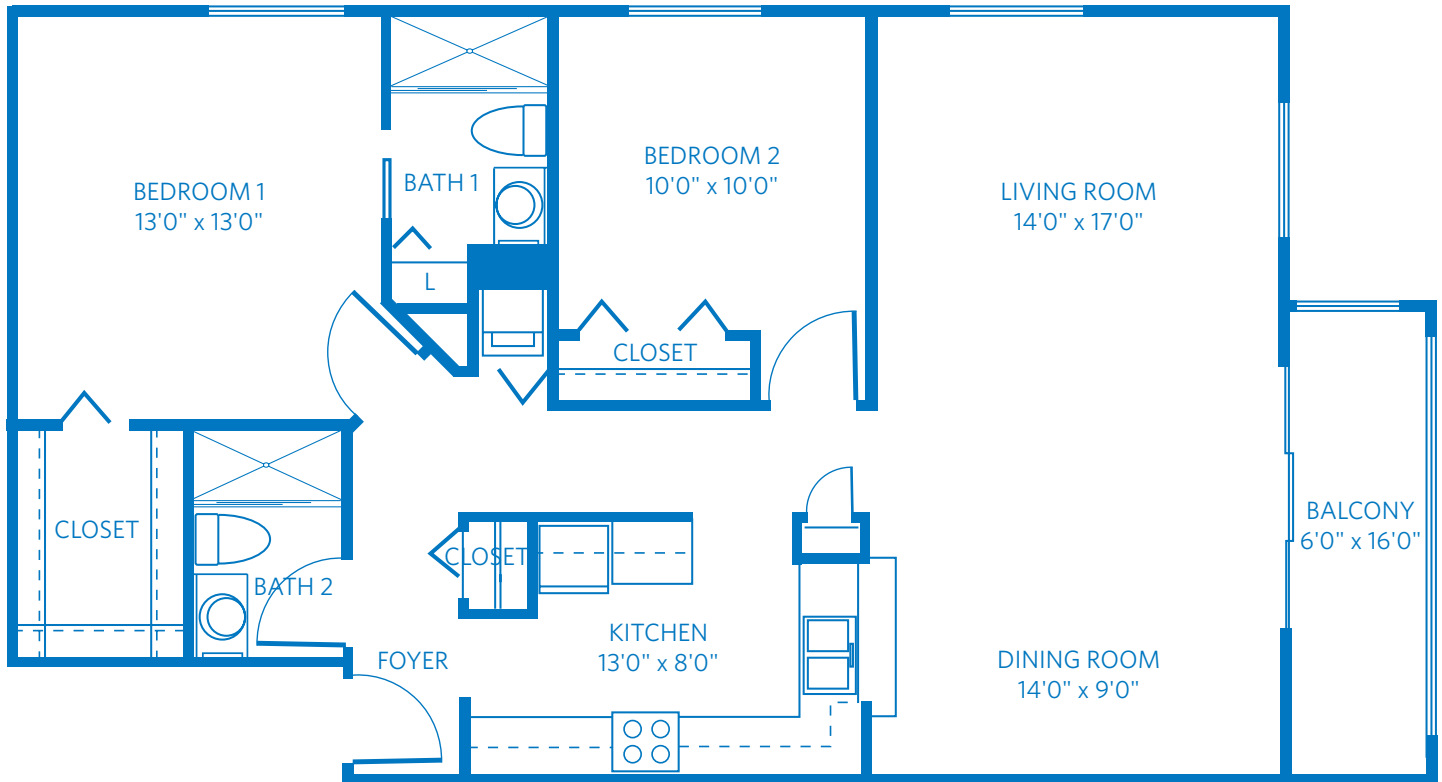

# MEADOWBROOK

2 Bedroom + 2 Bath  
1,170 Square Feet

2792 Donnelly Drive, Lantana, FL 33462

888.965.5011

Learn more at [Lantana.ViLiving.com](http://Lantana.ViLiving.com)

Computer renderings only.  
Floor plan and renderings subject to change.

# MEADOWBROOK

2 Bedroom + 2 Bath  
1,170 Square Feet

2792 Donnelly Drive, Lantana, FL 33462

888.965.5011

Learn more at [Lantana.ViLiving.com](http://Lantana.ViLiving.com)

All plans and dimensions are approximate.  
The community reserves the right to make changes.