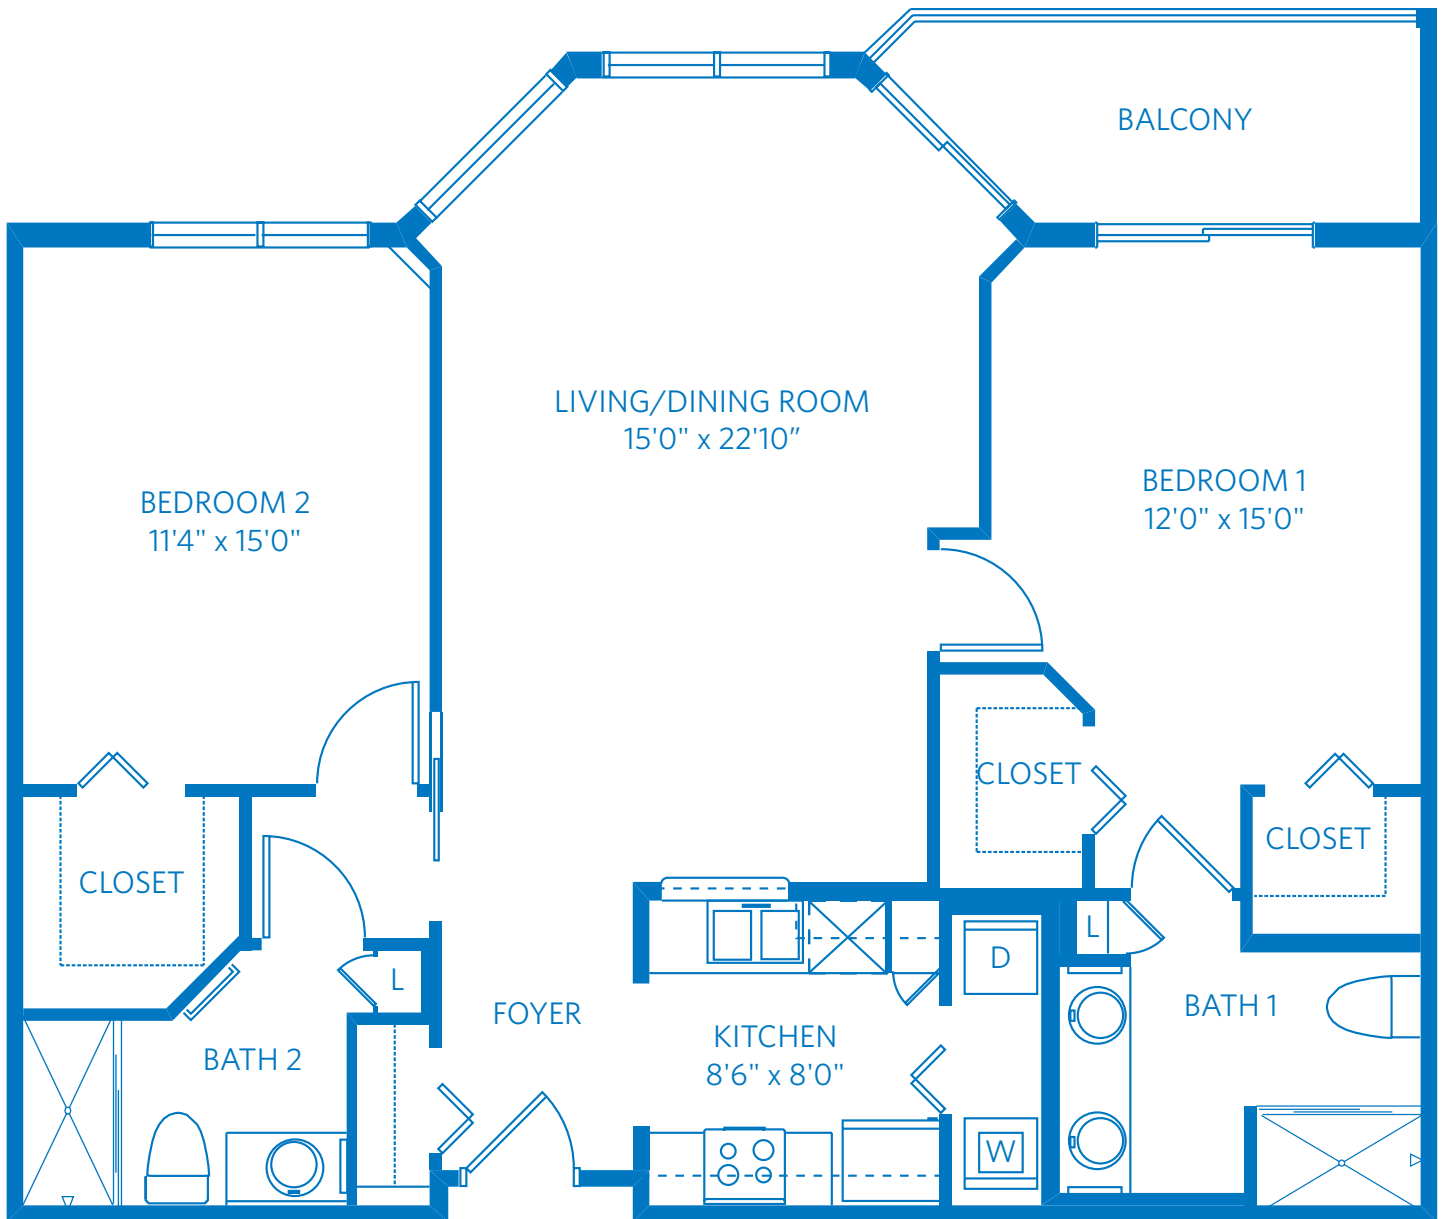

# FOXTAIL

2 Bedroom + 2 Bath  
1,158 Square Feet

2792 Donnelly Drive, Lantana, FL 33462

888.965.5011

Learn more at [Lantana.ViLiving.com](http://Lantana.ViLiving.com)

Computer renderings only.  
Floor plan and renderings subject to change.

# FOXTAIL

2 Bedroom + 2 Bath  
1,158 Square Feet

2792 Donnelly Drive, Lantana, FL 33462

888.965.5011

Learn more at [Lantana.ViLiving.com](http://Lantana.ViLiving.com)

All plans and dimensions are approximate.  
The community reserves the right to make changes.