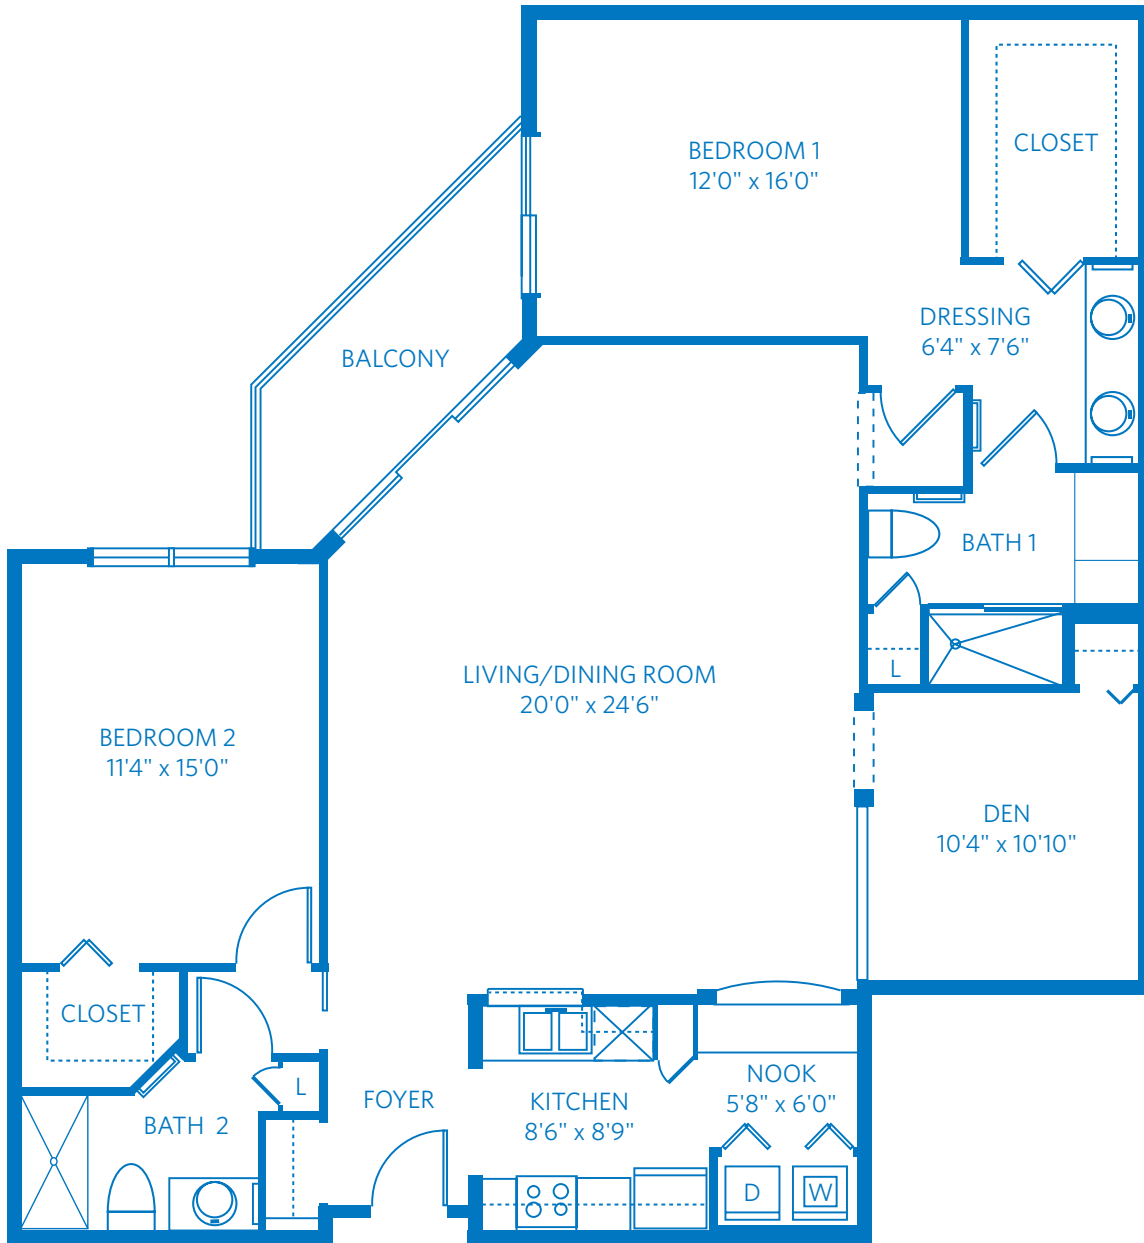

AT LAKESIDE VILLAGE

Redefining
SENIOR
LIVING

ROYAL

2 Bedroom + Den + 2 Bath
1,549 Square Feet

2792 Donnelly Drive, Lantana, FL 33462

888.965.5011

Learn more at Lantana.ViLiving.com

Computer renderings only.
Floor plan and renderings subject to change.

AT LAKESIDE VILLAGE

Redefining
SENIOR
LIVING

ROYAL

2 Bedroom + Den + 2 Bath
1,549 Square Feet

2792 Donnelly Drive, Lantana, FL 33462

888.965.5011

Learn more at Lantana.ViLiving.com

All plans and dimensions are approximate.
The community reserves the right to make changes.