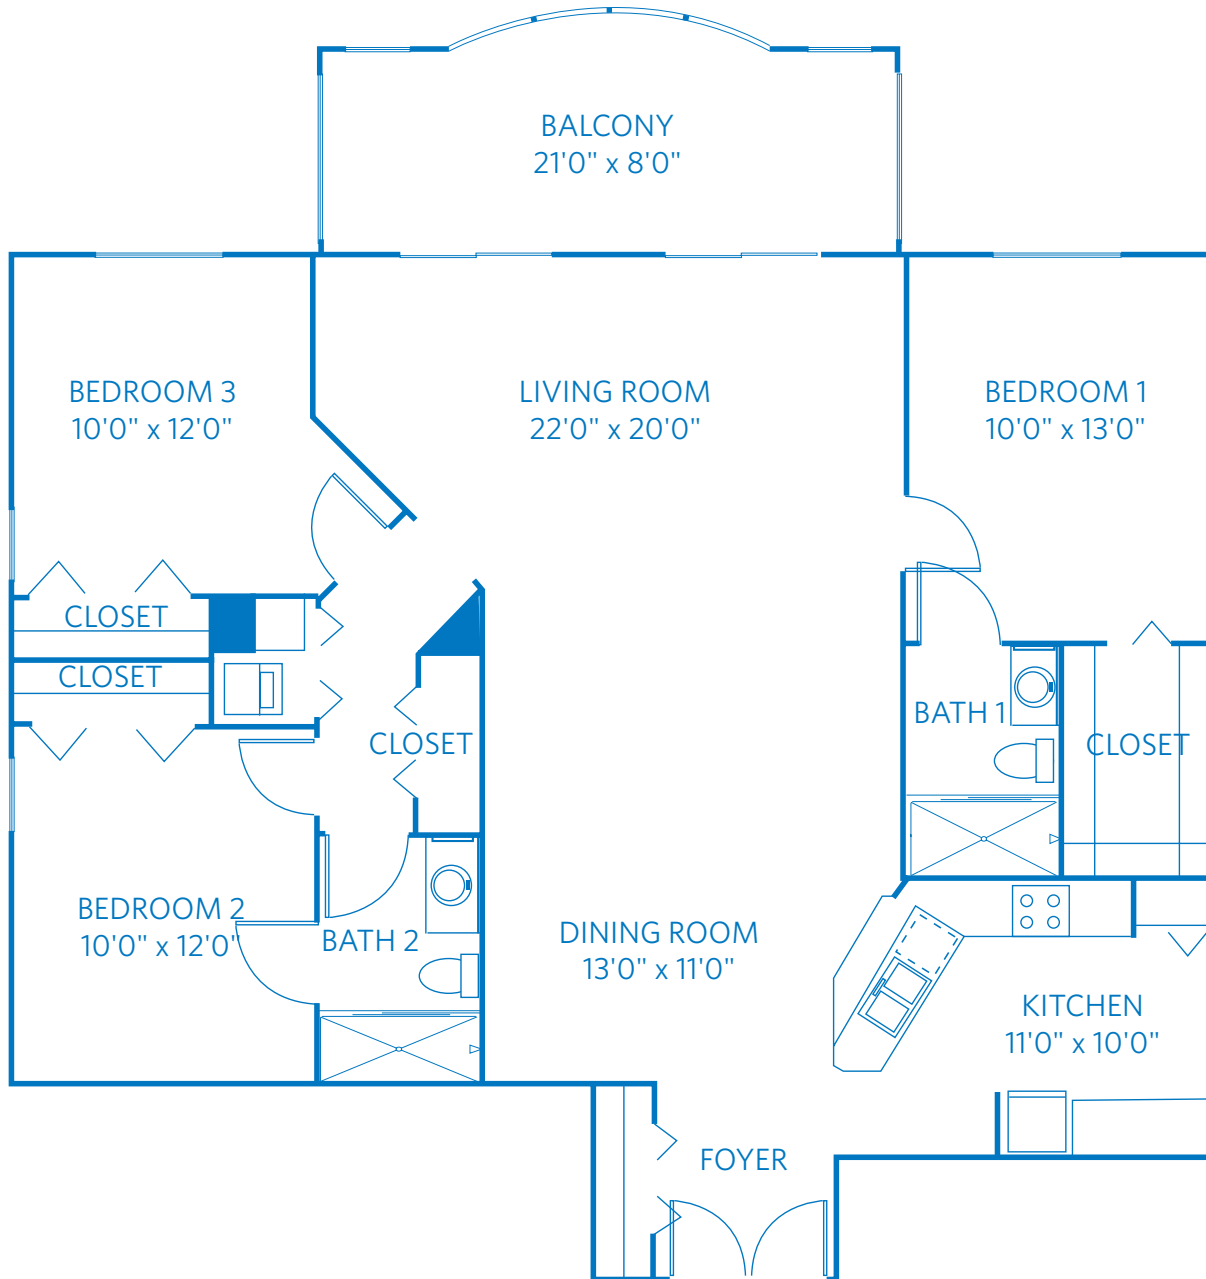

AT LAKESIDE VILLAGE

Redefining
SENIOR
LIVING

DOCKSIDE

3 Bedroom + 2 Bath
1,554 Square Feet

2792 Donnelly Drive, Lantana, FL 33462

888.965.5011

Learn more at Lantana.ViLiving.com

Computer renderings only.
Floor plan and renderings subject to change.

AT LAKESIDE VILLAGE

Redefining
SENIOR
LIVING

DOCKSIDE

3 Bedroom + 2 Bath
1,554 Square Feet

2792 Donnelly Drive, Lantana, FL 33462

888.965.5011

Learn more at Lantana.ViLiving.com

All plans and dimensions are approximate.
The community reserves the right to make changes.