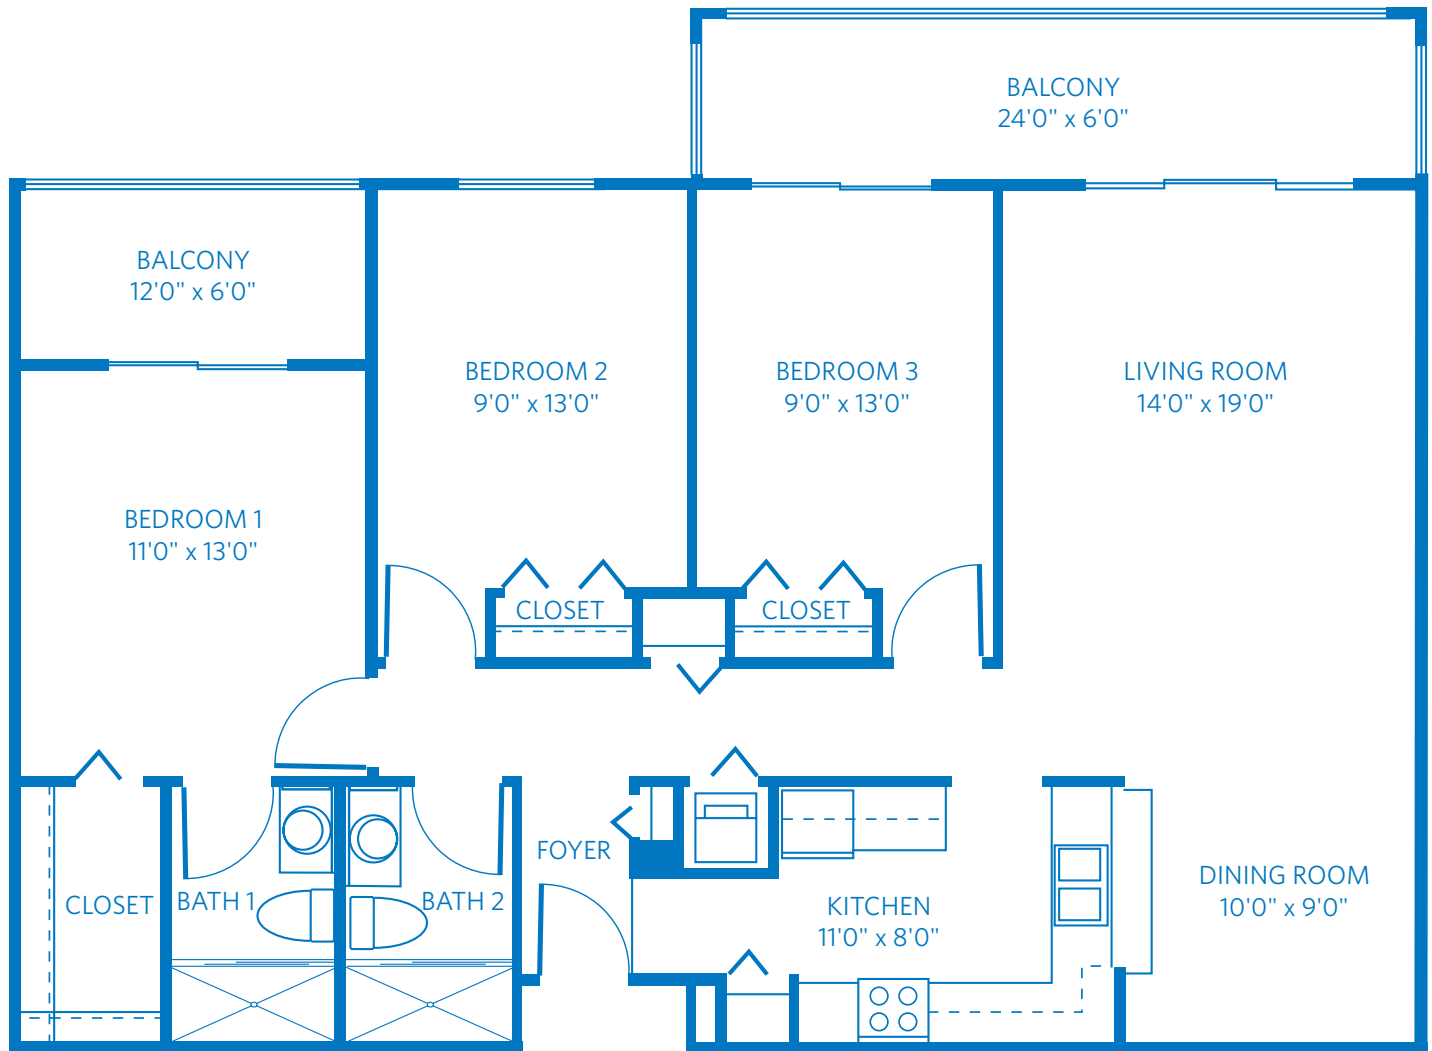

AT LAKESIDE VILLAGE

Redefining
SENIOR
LIVING

OAKVIEW

3 Bedroom + 2 Bath
1,331 Square Feet

2792 Donnelly Drive, Lantana, FL 33462

888.965.5011

Learn more at Lantana.ViLiving.com

Computer renderings only.
Floor plan and renderings subject to change.

AT LAKESIDE VILLAGE

Redefining
SENIOR
LIVING

OAKVIEW

3 Bedroom + 2 Bath
1,331 Square Feet

2792 Donnelly Drive, Lantana, FL 33462

888.965.5011

Learn more at Lantana.ViLiving.com

All plans and dimensions are approximate.
The community reserves the right to make changes.