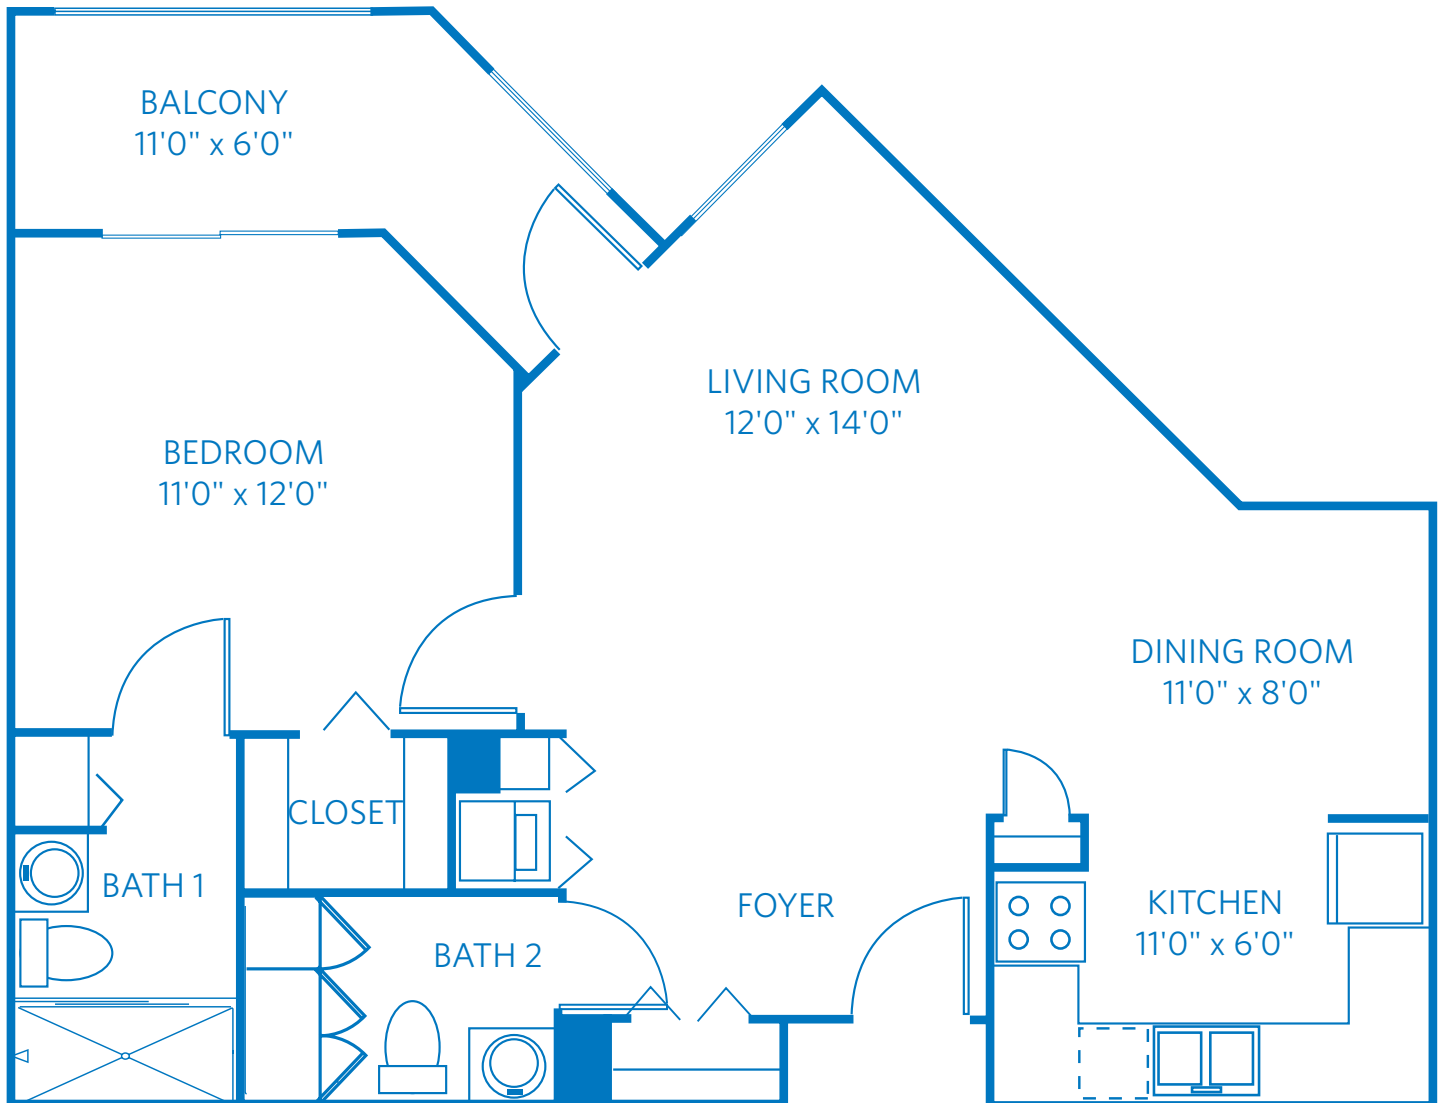

# CRESTWOOD

1 Bedroom + 1.5 Bath  
812 Square Feet

2792 Donnelly Drive, Lantana, FL 33462

888.965.5011

Learn more at [Lantana.ViLiving.com](http://Lantana.ViLiving.com)

Computer renderings only.  
Floor plan and renderings subject to change.

AT LAKESIDE VILLAGE

Redefining  
SENIOR  
LIVING

# CRESTWOOD

1 Bedroom + 1.5 Bath  
812 Square Feet

2792 Donnelly Drive, Lantana, FL 33462

888.965.5011

Learn more at [Lantana.ViLiving.com](http://Lantana.ViLiving.com)

All plans and dimensions are approximate.  
The community reserves the right to make changes.