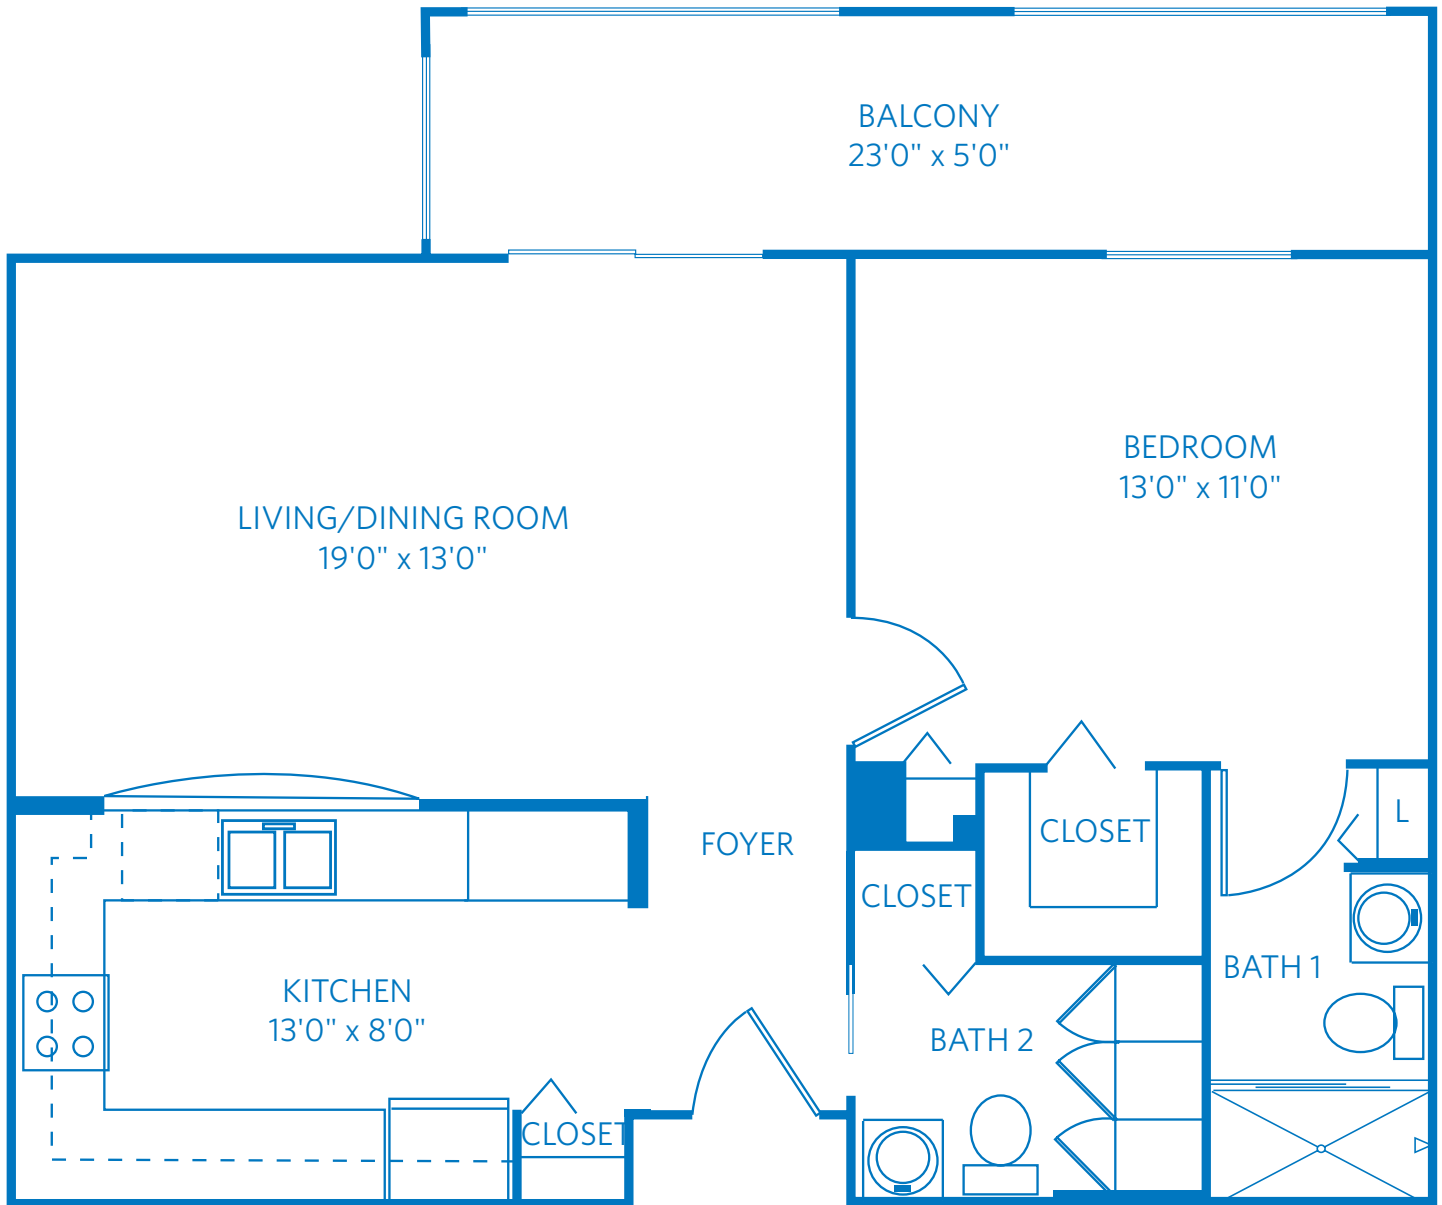

AT LAKESIDE VILLAGE

Redefining
SENIOR
LIVING

WINDWOOD

1 Bedroom + 1.5 Bath
802 Square Feet

2792 Donnelly Drive, Lantana, FL 33462

888.965.5011

Learn more at Lantana.ViLiving.com

Computer renderings only.
Floor plan and renderings subject to change.

AT LAKESIDE VILLAGE

Redefining
SENIOR
LIVING

WINDWOOD

1 Bedroom + 1.5 Bath
802 Square Feet

2792 Donnelly Drive, Lantana, FL 33462

888.965.5011

Learn more at Lantana.ViLiving.com

All plans and dimensions are approximate.
The community reserves the right to make changes.