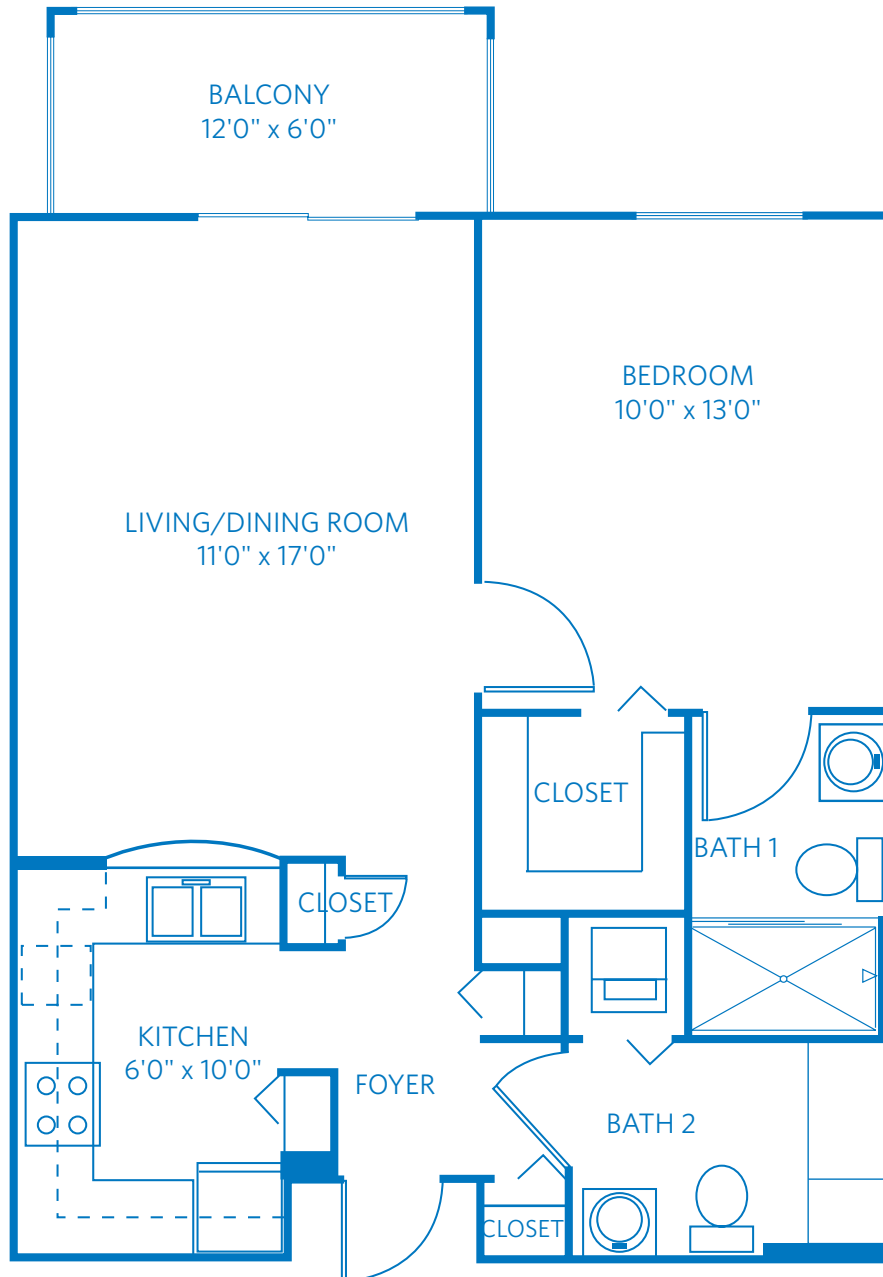

AT LAKESIDE VILLAGE

Redefining
SENIOR
LIVING

PEACHWOOD

1 Bedroom + 1.5 Bath
701 Square Feet

2792 Donnelly Drive, Lantana, FL 33462

888.965.5011

Learn more at Lantana.ViLiving.com

Computer renderings only.
Floor plan and renderings subject to change.

AT LAKESIDE VILLAGE

Redefining
SENIOR
LIVING

PEACHWOOD

1 Bedroom + 1.5 Bath
701 Square Feet

2792 Donnelly Drive, Lantana, FL 33462

888.965.5011

Learn more at Lantana.ViLiving.com

All plans and dimensions are approximate.
The community reserves the right to make changes.