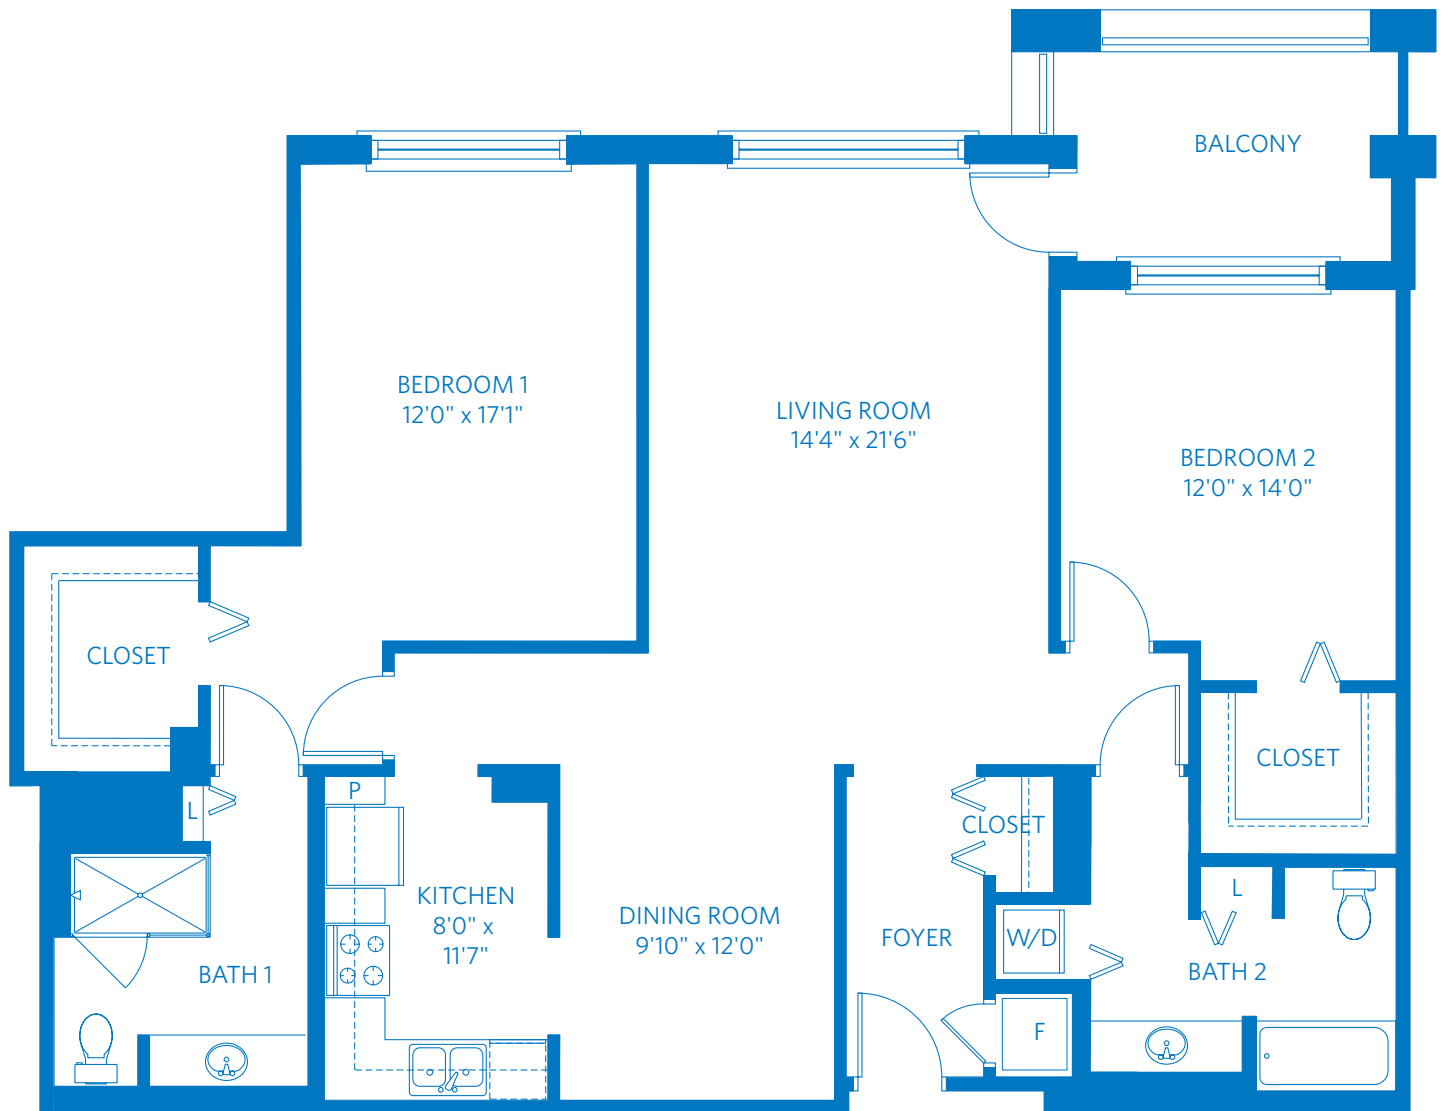

AT HIGHLANDS RANCH

Redefining
SENIOR
LIVING

BUTTERMILK

2 Bedroom + 2 Bath
1,521 Square Feet

2850 Classic Drive, Highlands Ranch, CO 80126

888.958.8416

Learn more at Denver.ViLiving.com

All plans and dimensions are approximate.
The community reserves the right to make changes.

AT HIGHLANDS RANCH

Redefining
SENIOR
LIVING

BUTTERMILK

2 Bedroom + 2 Bath
1,521 Square Feet

2850 Classic Drive, Highlands Ranch, CO 80126
888.958.8416
Learn more at Denver.ViLiving.com

Computer renderings only.
Floor plan and renderings subject to change.