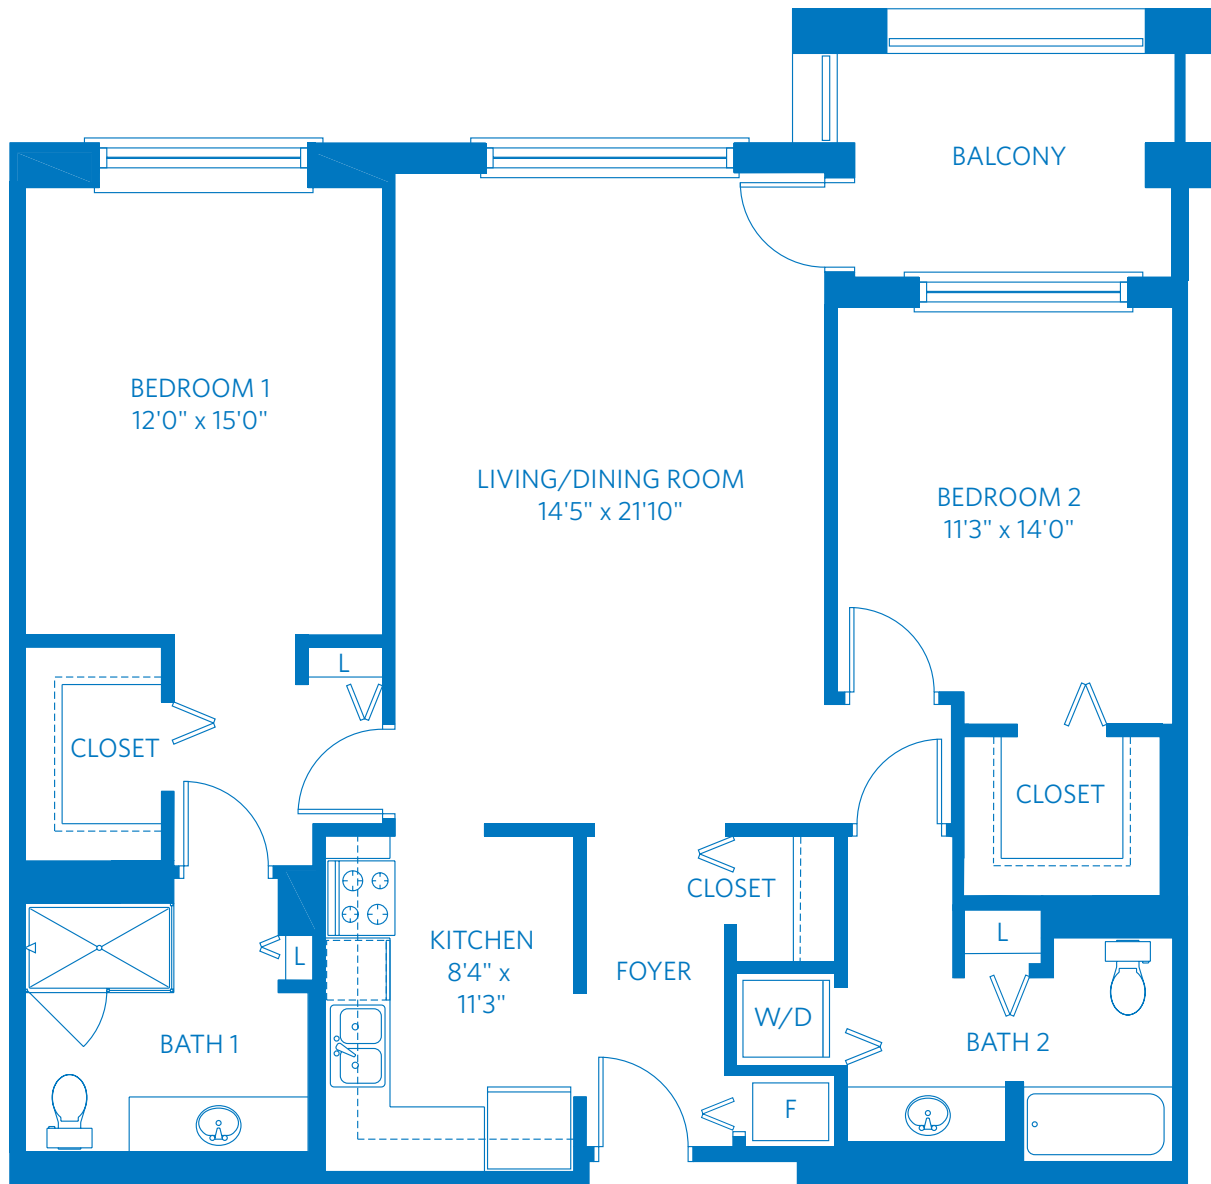

AT HIGHLANDS RANCH

Redefining  
SENIOR  
LIVING

# KEYSTONE

2 Bedroom + 2 Bath  
1,310 Square Feet

2850 Classic Drive, Highlands Ranch, CO 80126

888.958.8416

Learn more at [Denver.ViLiving.com](http://Denver.ViLiving.com)

All plans and dimensions are approximate.  
The community reserves the right to make changes.

# KEYSTONE

2 Bedroom + 2 Bath  
1,310 Square Feet

2850 Classic Drive, Highlands Ranch, CO 80126

888.958.8416

Learn more at [Denver.ViLiving.com](http://Denver.ViLiving.com)

Computer renderings only.  
Floor plan and renderings subject to change.