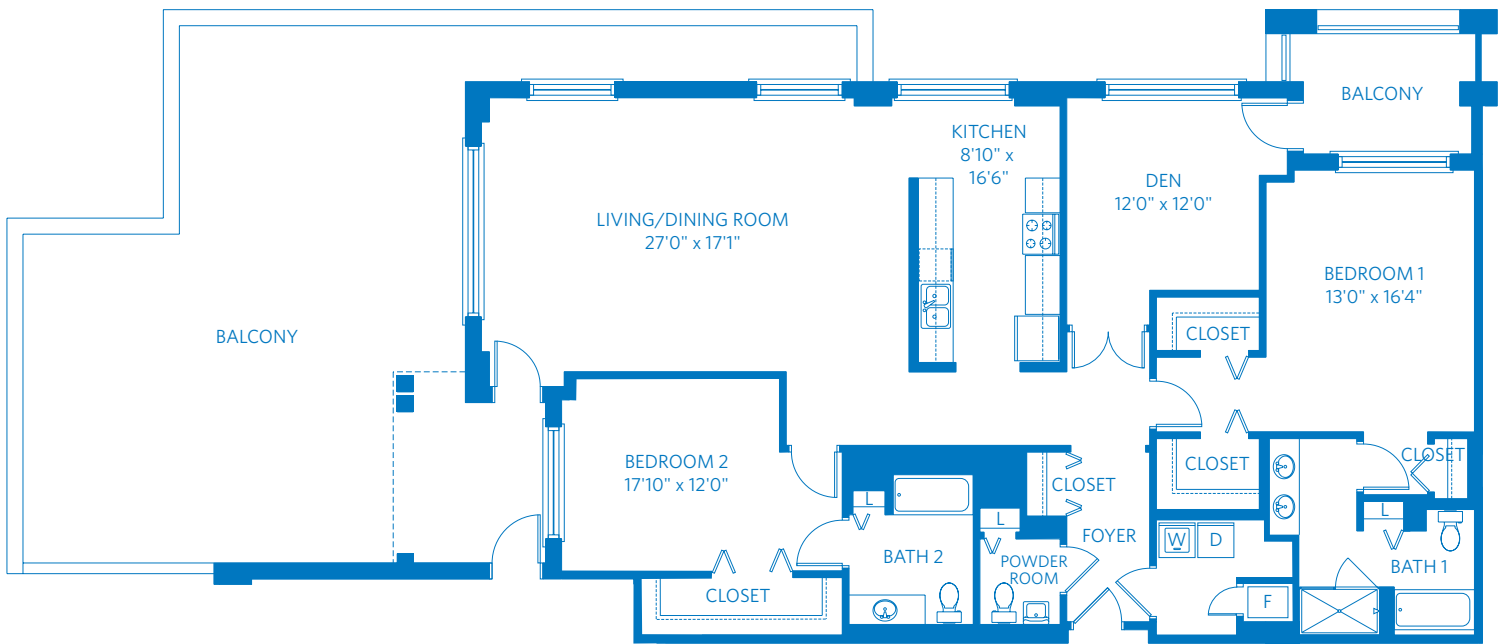

AT HIGHLANDS RANCH

Redefining  
SENIOR  
LIVING

# MT. EVANS

2 Bedroom + Den + 2.5 Bath  
2,061 Square Feet

2850 Classic Drive, Highlands Ranch, CO 80126

888.958.8416

Learn more at [Denver.ViLiving.com](https://denver.viliving.com)

All plans and dimensions are approximate.  
The community reserves the right to make changes.

# MT. EVANS

2 Bedroom + Den + 2.5 Bath  
2,061 Square Feet

2850 Classic Drive, Highlands Ranch, CO 80126

888.958.8416

Learn more at [Denver.ViLiving.com](http://Denver.ViLiving.com)

Computer renderings only.  
Floor plan and renderings subject to change.