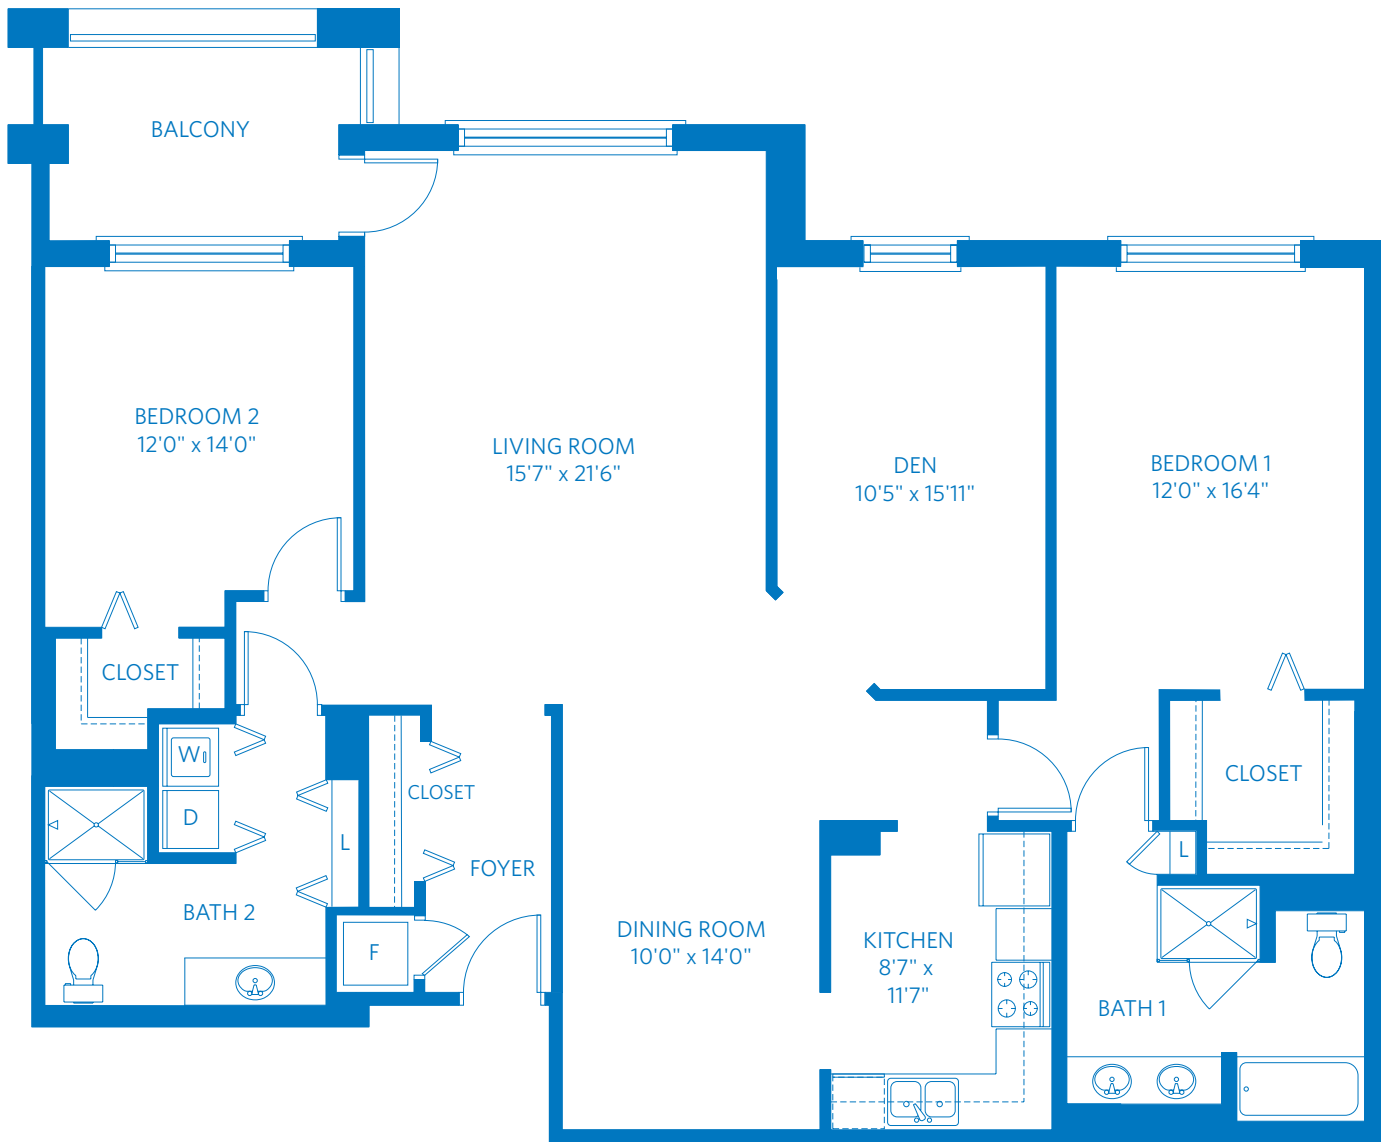

AT HIGHLANDS RANCH

Redefining
SENIOR
LIVING

SNOWMASS

2 Bedroom + Den + 2 Bath
1,798 Square Feet

2850 Classic Drive, Highlands Ranch, CO 80126

888.958.8416

Learn more at Denver.ViLiving.com

All plans and dimensions are approximate.
The community reserves the right to make changes.

AT HIGHLANDS RANCH

Redefining
SENIOR
LIVING

SNOWMASS

2 Bedroom + Den + 2 Bath
1,798 Square Feet

2850 Classic Drive, Highlands Ranch, CO 80126

888.958.8416

Learn more at Denver.ViLiving.com

Computer renderings only.
Floor plan and renderings subject to change.