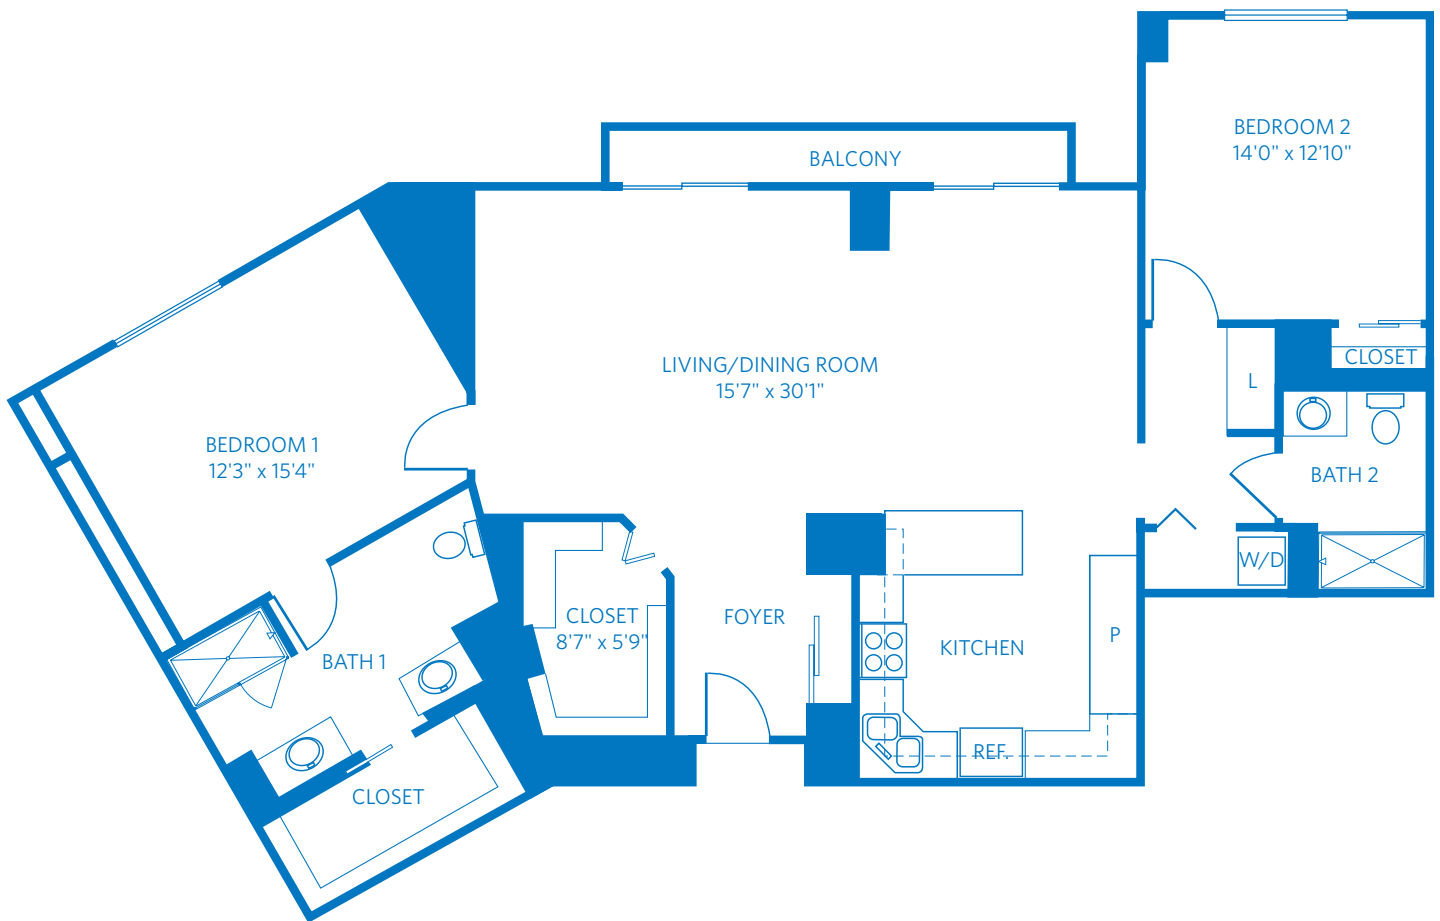

AT LA JOLLA VILLAGE

Redefining
SENIOR
LIVING

VERANO

2 Bedroom + 2 Bath
1,660 Square Feet

8515 Costa Verde Blvd, San Diego, CA 92122

888.960.4902

Learn more at SanDiego.ViLiving.com

Computer renderings only.
Floor plan and renderings subject to change.

AT LA JOLLA VILLAGE

Redefining
SENIOR
LIVING

VERANO

2 Bedroom + 2 Bath
1,660 Square Feet

8515 Costa Verde Blvd, San Diego, CA 92122

888.960.4902

Learn more at SanDiego.ViLiving.com

All plans and dimensions are approximate.
The community reserves the right to make changes.