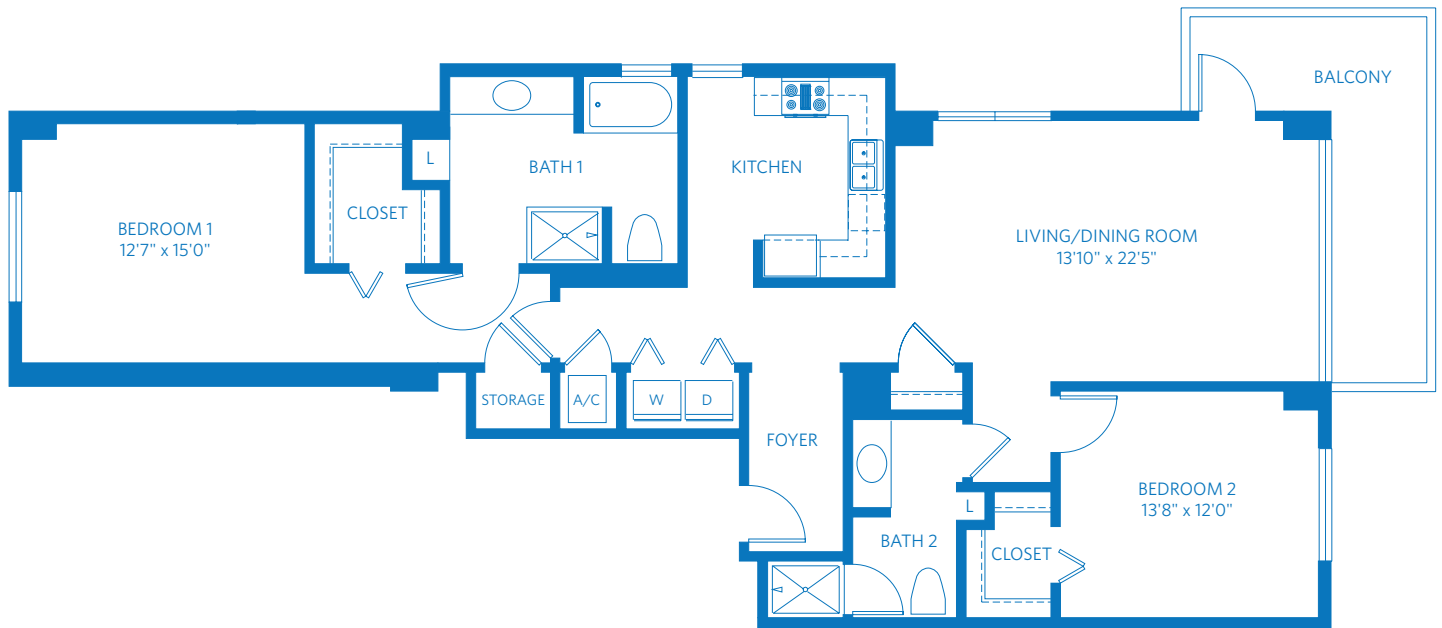

# POSADA

2 Bedroom + 2 Bath  
1,494 Square Feet

8515 Costa Verde Blvd, San Diego, CA 92122

888.960.4902

Learn more at [SanDiego.ViLiving.com](http://SanDiego.ViLiving.com)

Computer renderings only.  
Floor plan and renderings subject to change.

# POSADA

2 Bedroom + 2 Bath  
1,494 Square Feet

8515 Costa Verde Blvd, San Diego, CA 92122

888.960.4902

Learn more at [SanDiego.ViLiving.com](http://SanDiego.ViLiving.com)

All plans and dimensions are approximate.  
The community reserves the right to make changes.