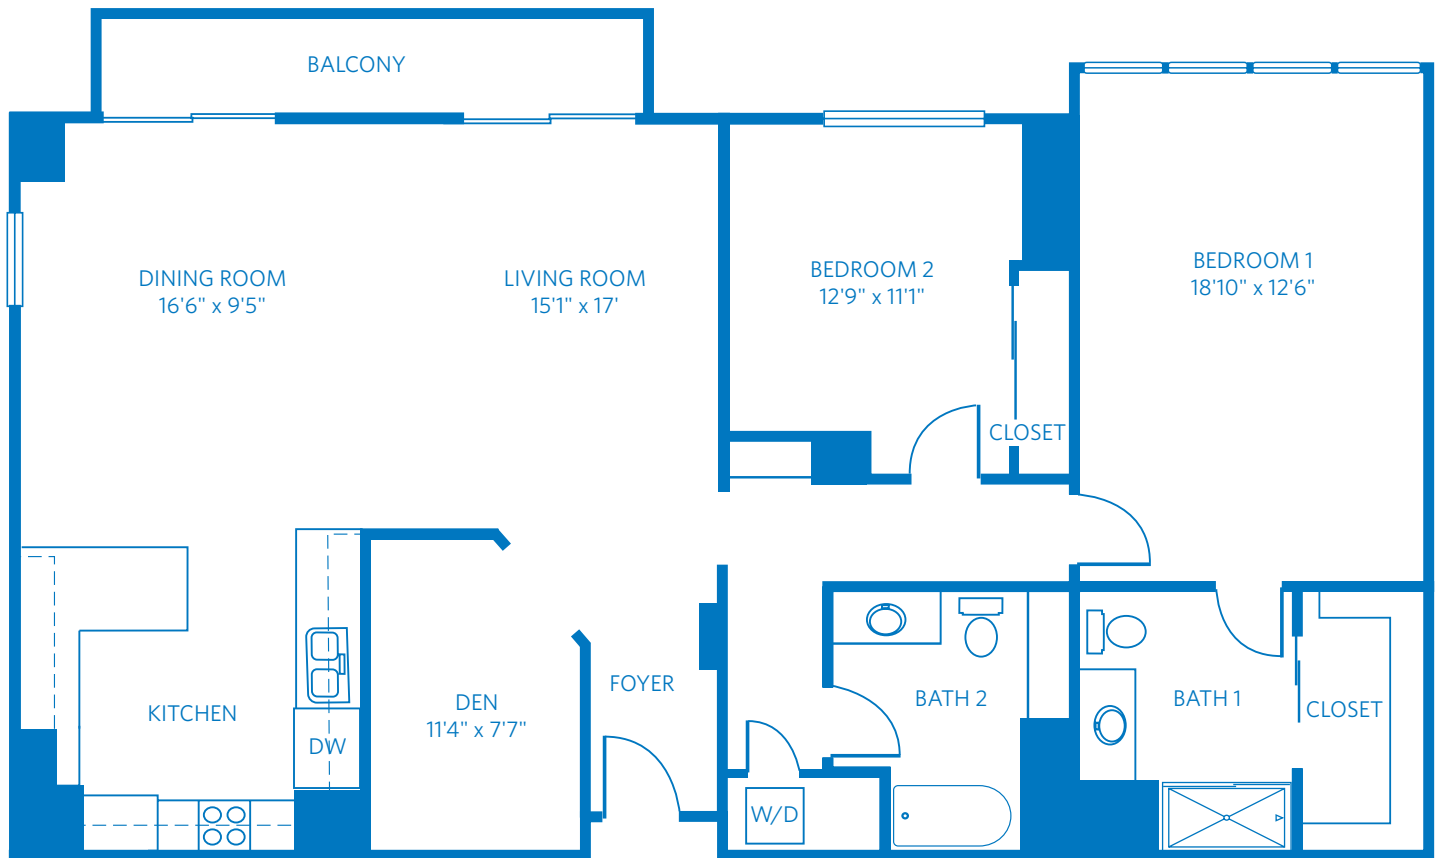

AT LA JOLLA VILLAGE

Redefining
SENIOR
LIVING

PACIFICA

2 Bedroom + Den + 2 Bath
1,520 Square Feet

8515 Costa Verde Blvd, San Diego, CA 92122

888.960.4902

Learn more at SanDiego.ViLiving.com

Computer renderings only.
Floor plan and renderings subject to change.

AT LA JOLLA VILLAGE

Redefining
SENIOR
LIVING

PACIFICA

2 Bedroom + Den + 2 Bath
1,520 Square Feet

8515 Costa Verde Blvd, San Diego, CA 92122

888.960.4902

Learn more at SanDiego.ViLiving.com

All plans and dimensions are approximate.
The community reserves the right to make changes.