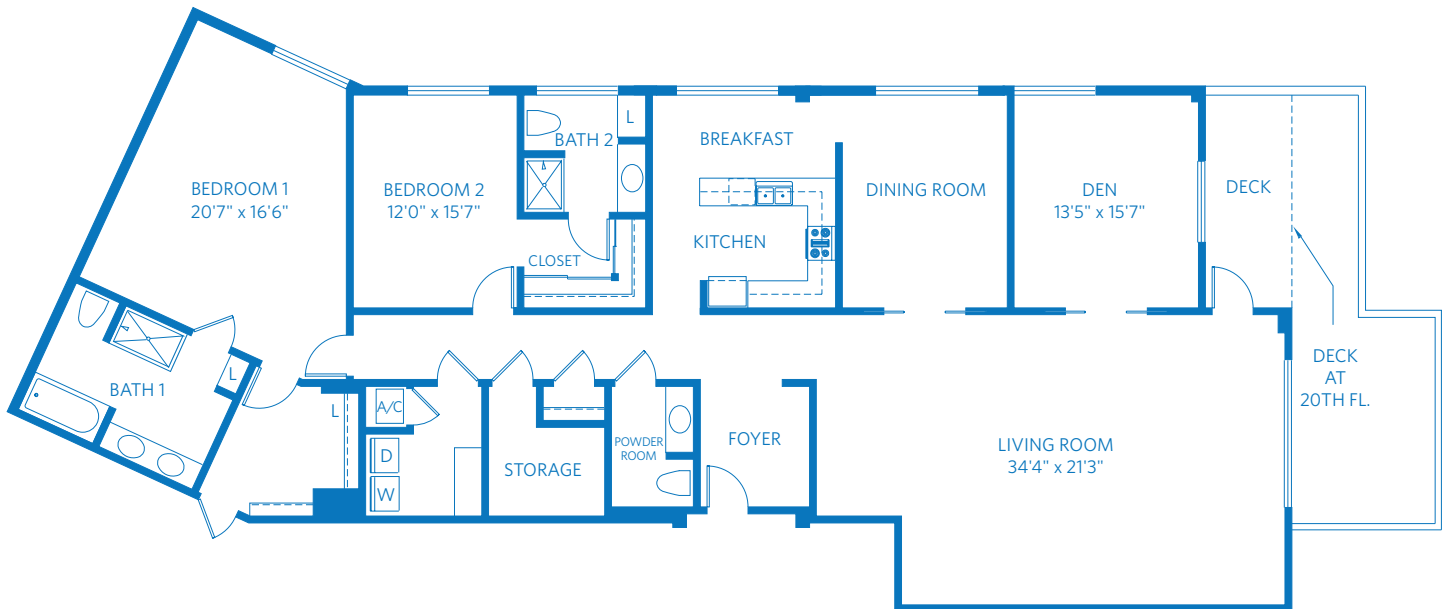

# DEL MAR

2 Bedroom + Den + 2.5 Bath Penthouse  
2,919 Square Feet

8515 Costa Verde Blvd, San Diego, CA 92122

888.960.4902

Learn more at [SanDiego.ViLiving.com](http://SanDiego.ViLiving.com)

Computer renderings only.  
Floor plan and renderings subject to change.

# DEL MAR

2 Bedroom + Den + 2.5 Bath Penthouse  
2,919 Square Feet

8515 Costa Verde Blvd, San Diego, CA 92122

888.960.4902

Learn more at [SanDiego.ViLiving.com](http://SanDiego.ViLiving.com)

All plans and dimensions are approximate.  
The community reserves the right to make changes.