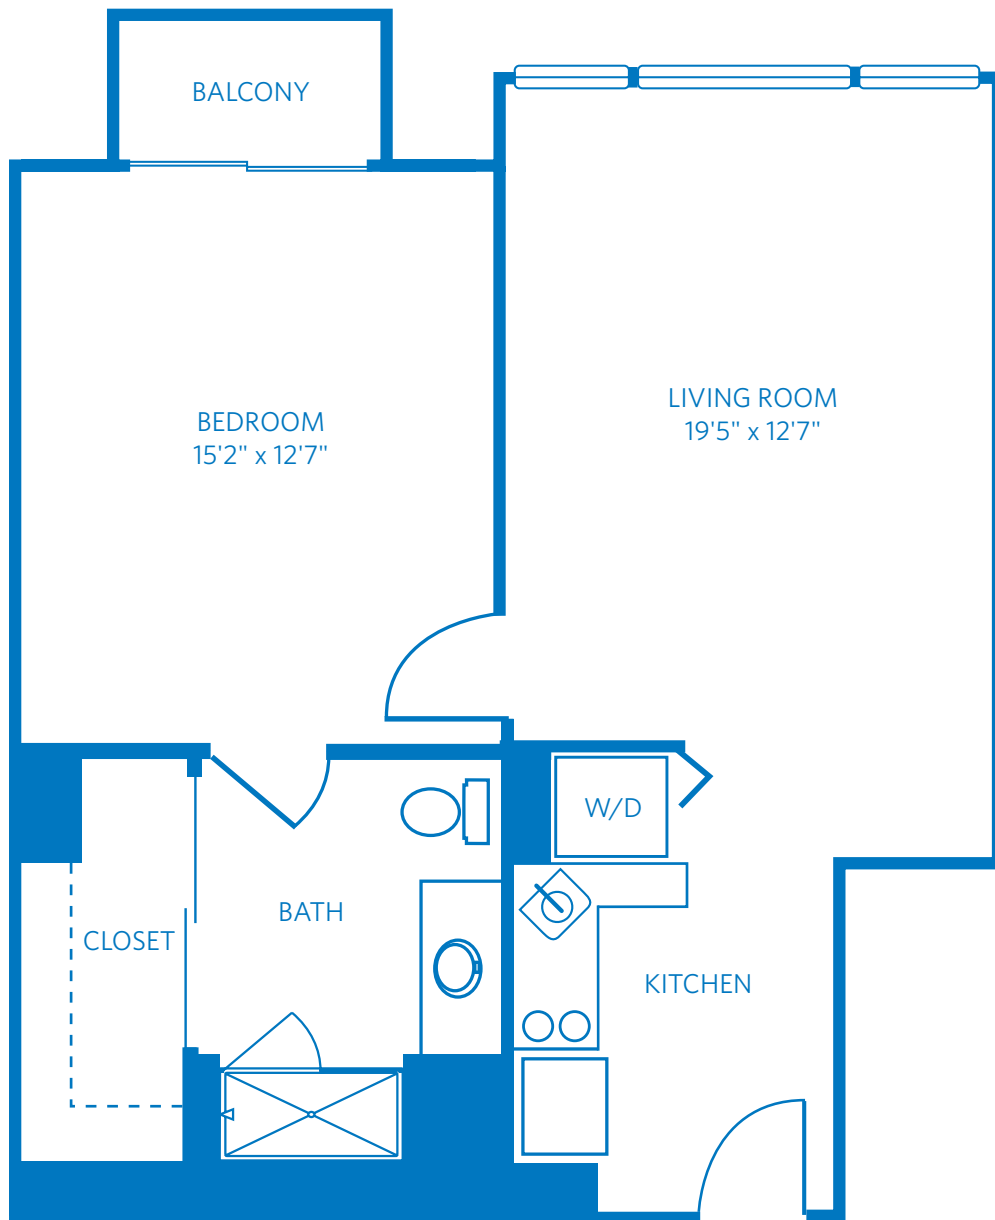

Computer renderings only.
Floor plan and renderings subject to change.

AT LA JOLLA VILLAGE

Redefining
SENIOR
LIVING

PALMILLA

1 Bedroom + 1 Bath
693 Square Feet

8515 Costa Verde Blvd, San Diego, CA 92122

888.960.4902

Learn more at SanDiego.ViLiving.com

All plans and dimensions are approximate.
The community reserves the right to make changes.