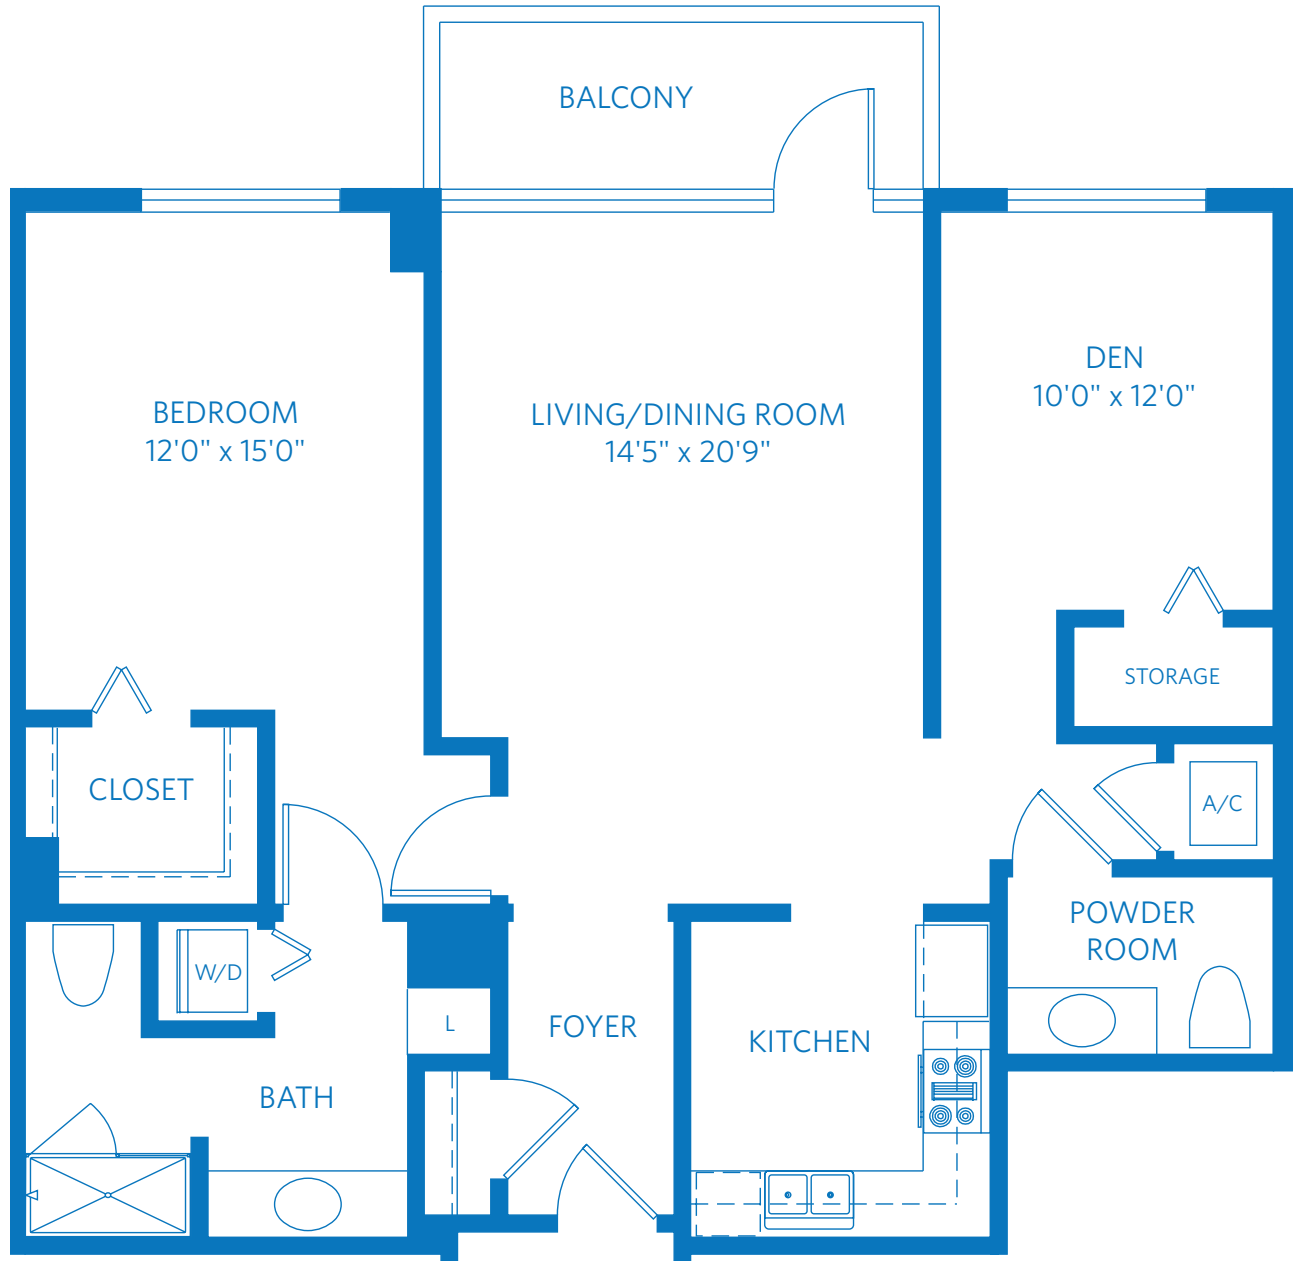

AT LA JOLLA VILLAGE

Redefining
SENIOR
LIVING

BLANCA

1 Bedroom + Den + 1.5 Bath
1,217 Square Feet

8515 Costa Verde Blvd, San Diego, CA 92122

888.960.4902

Learn more at SanDiego.ViLiving.com

Computer renderings only.
Floor plan and renderings subject to change.

AT LA JOLLA VILLAGE

Redefining
SENIOR
LIVING

BLANCA

1 Bedroom + Den + 1.5 Bath
1,217 Square Feet

8515 Costa Verde Blvd, San Diego, CA 92122

888.960.4902

Learn more at SanDiego.ViLiving.com

All plans and dimensions are approximate.
The community reserves the right to make changes.