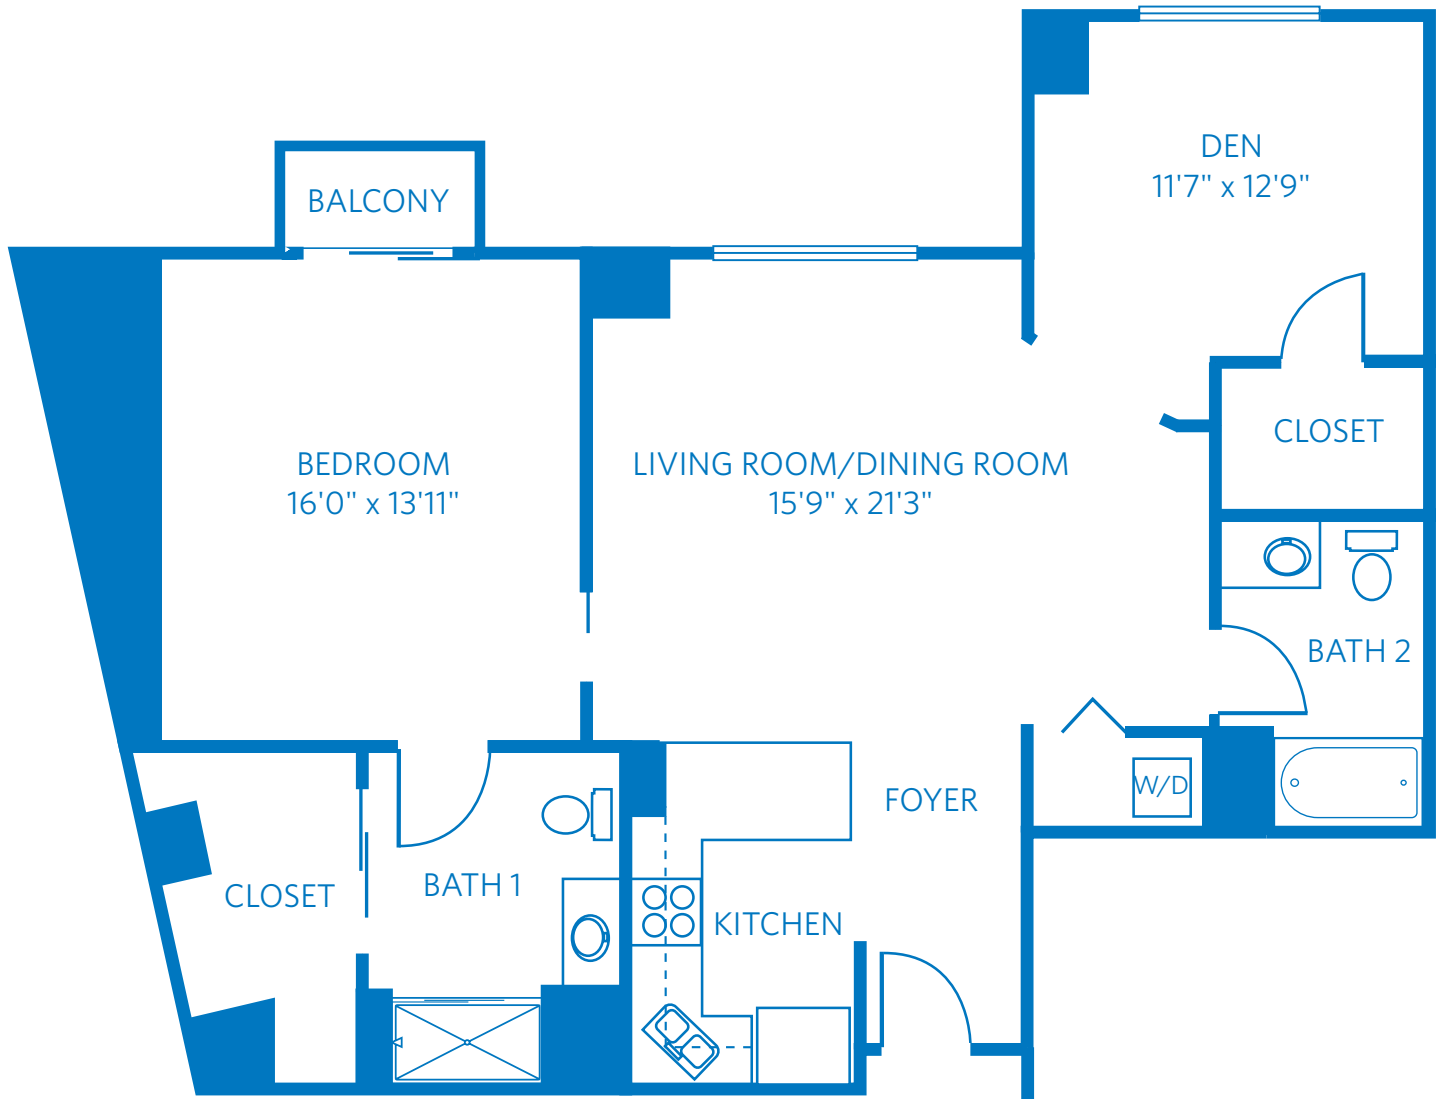

AT LA JOLLA VILLAGE

Redefining
SENIOR
LIVING

RIO

1 Bedroom + Den + 2 Bath
1,210 Square Feet

8515 Costa Verde Blvd, San Diego, CA 92122

888.960.4902

Learn more at SanDiego.ViLiving.com

Computer renderings only.
Floor plan and renderings subject to change.

AT LA JOLLA VILLAGE

Redefining
SENIOR
LIVING

RIO

1 Bedroom + Den + 2 Bath
1,210 Square Feet

8515 Costa Verde Blvd, San Diego, CA 92122
888.960.4902
Learn more at SanDiego.ViLiving.com

All plans and dimensions are approximate.
The community reserves the right to make changes.