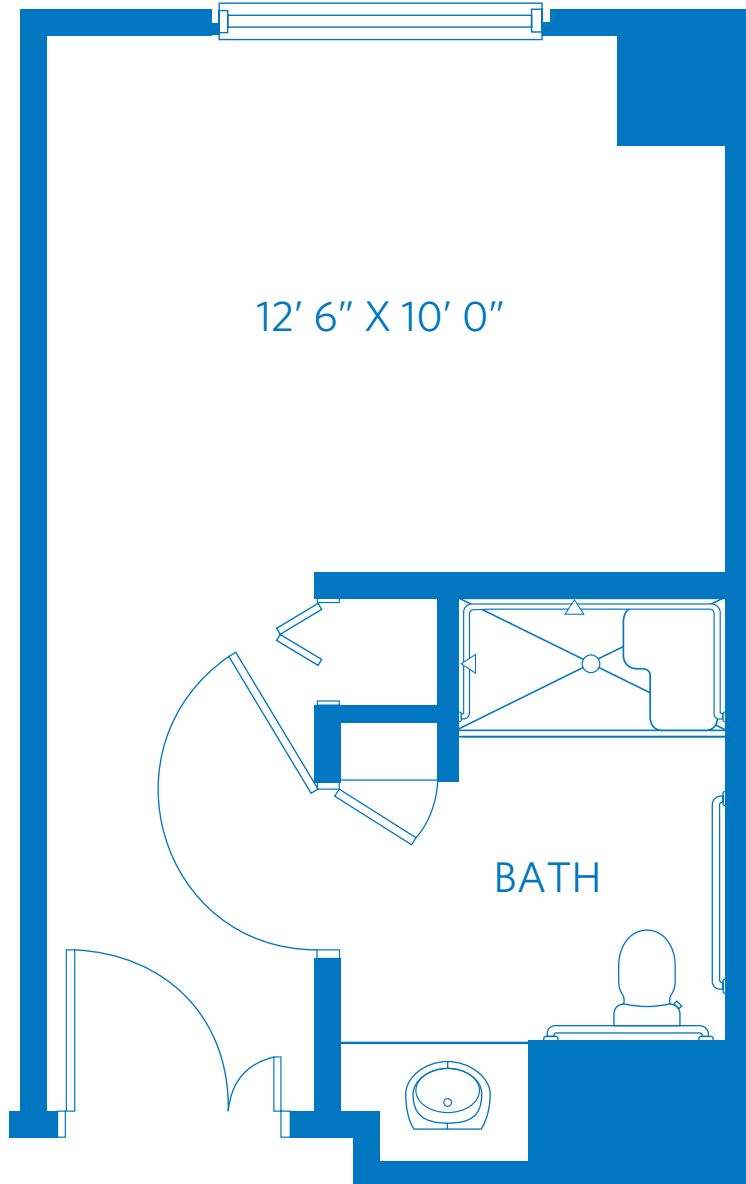

MEMORY SUPPORT

STUDIO
286 SQUARE FEET

All plans and dimensions are approximate.
The community reserves the right to make changes.

23005 North 74th St.
Scottsdale, AZ 85255
888.995.6160
ViLiving.com

AT SILVERSTONE