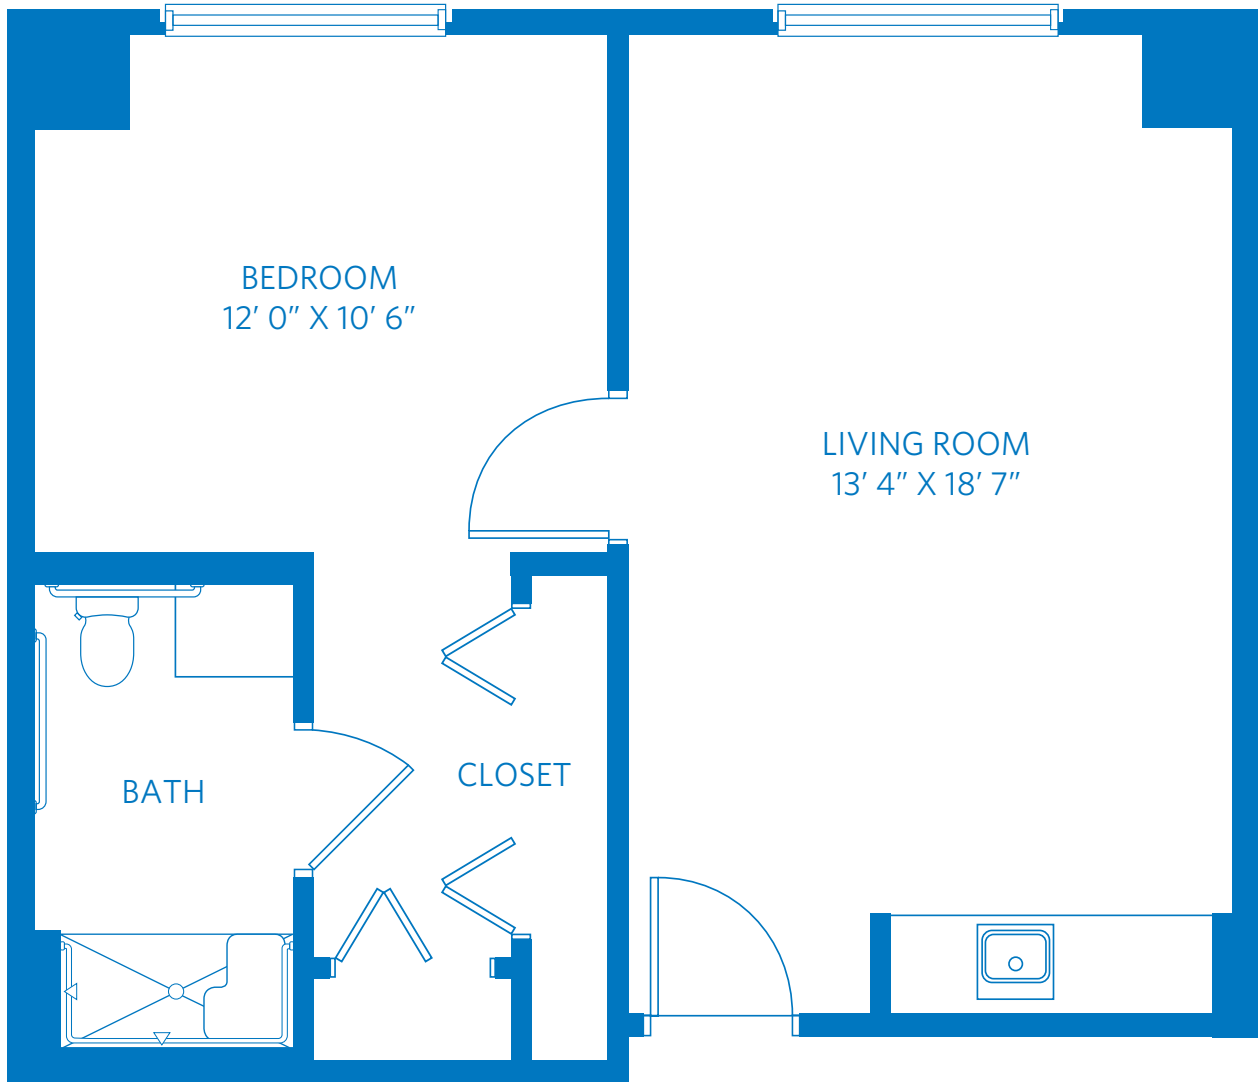

ASSISTED LIVING

ONE BEDROOM, ONE BATH
596 SQUARE FEET

All plans and dimensions are approximate.
The community reserves the right to make changes.

23005 North 74th St.
Scottsdale, AZ 85255
888.995.6160
ViLiving.com

Redefining
SENIOR
LIVING