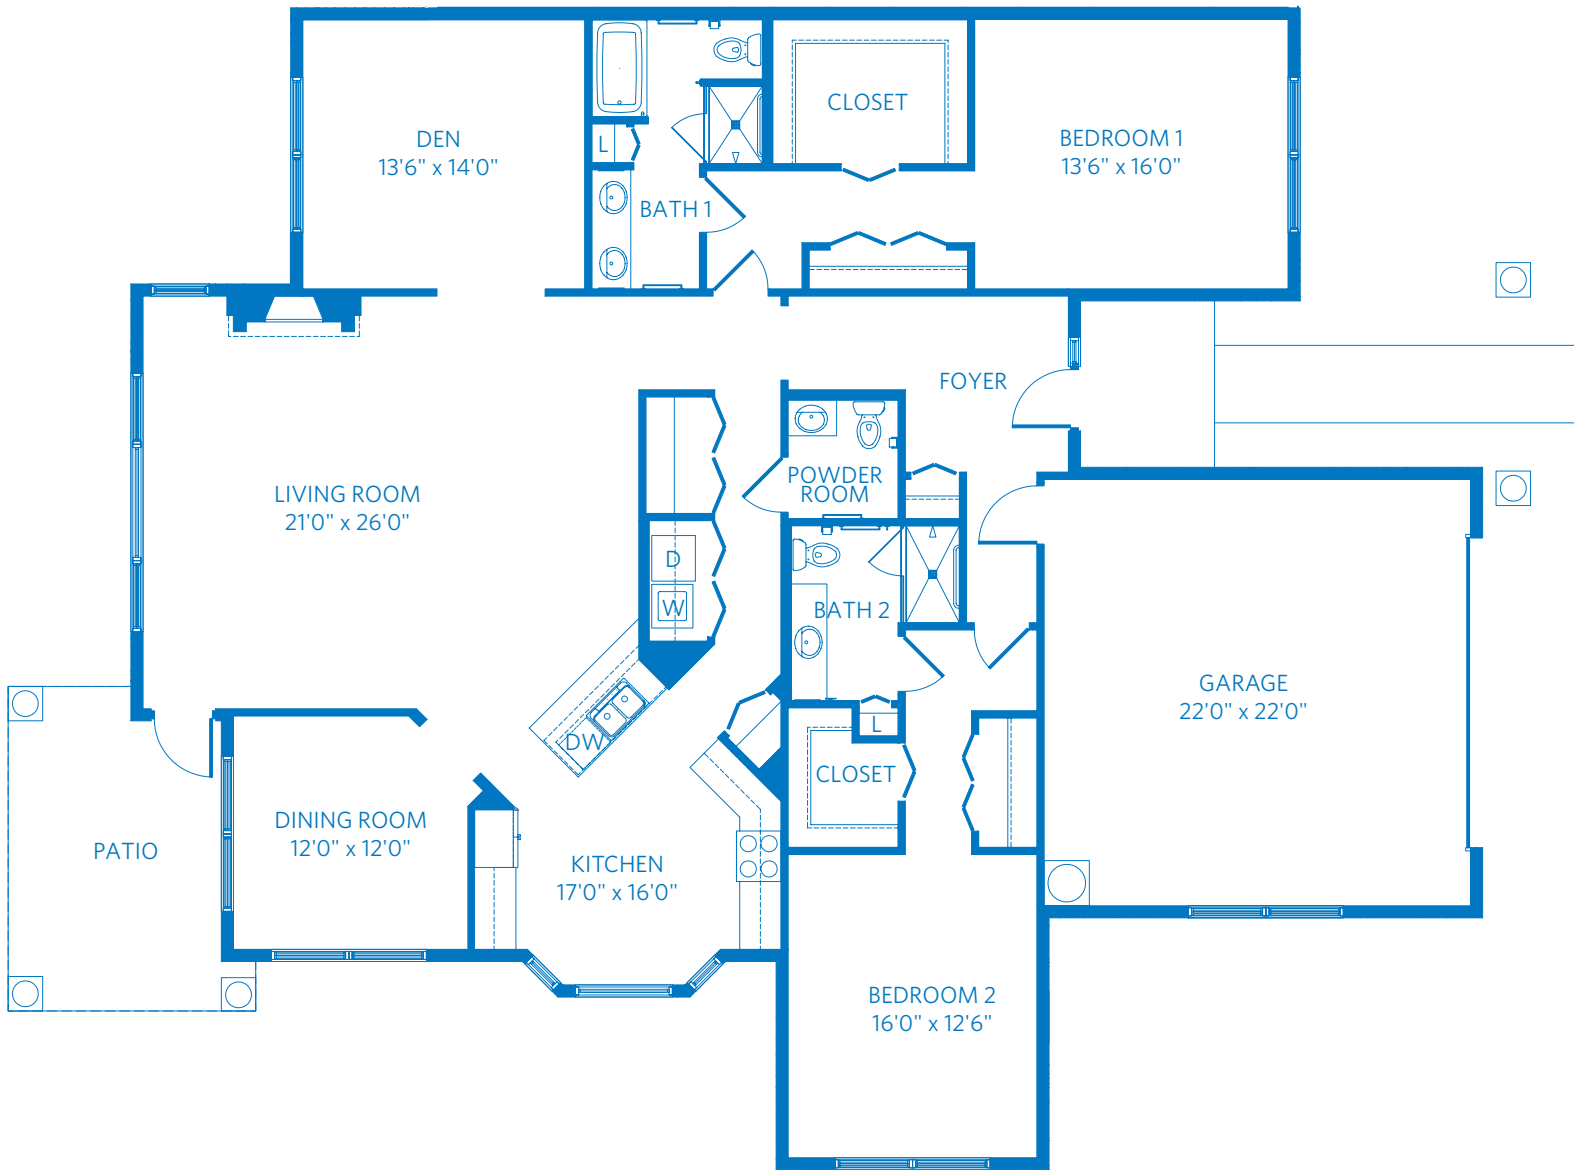

AT SILVERSTONE

Redefining
**SENIOR
LIVING**

VILLA CAMPANIA

2 Bedroom + Den + 2.5 Bath
2,500 Square Feet

23005 N. 74th Street, Scottsdale, AZ 85255

888.969.8420

Learn more at Silverstone.ViLiving.com

All plans and dimensions are approximate.
The community reserves the right to make changes.