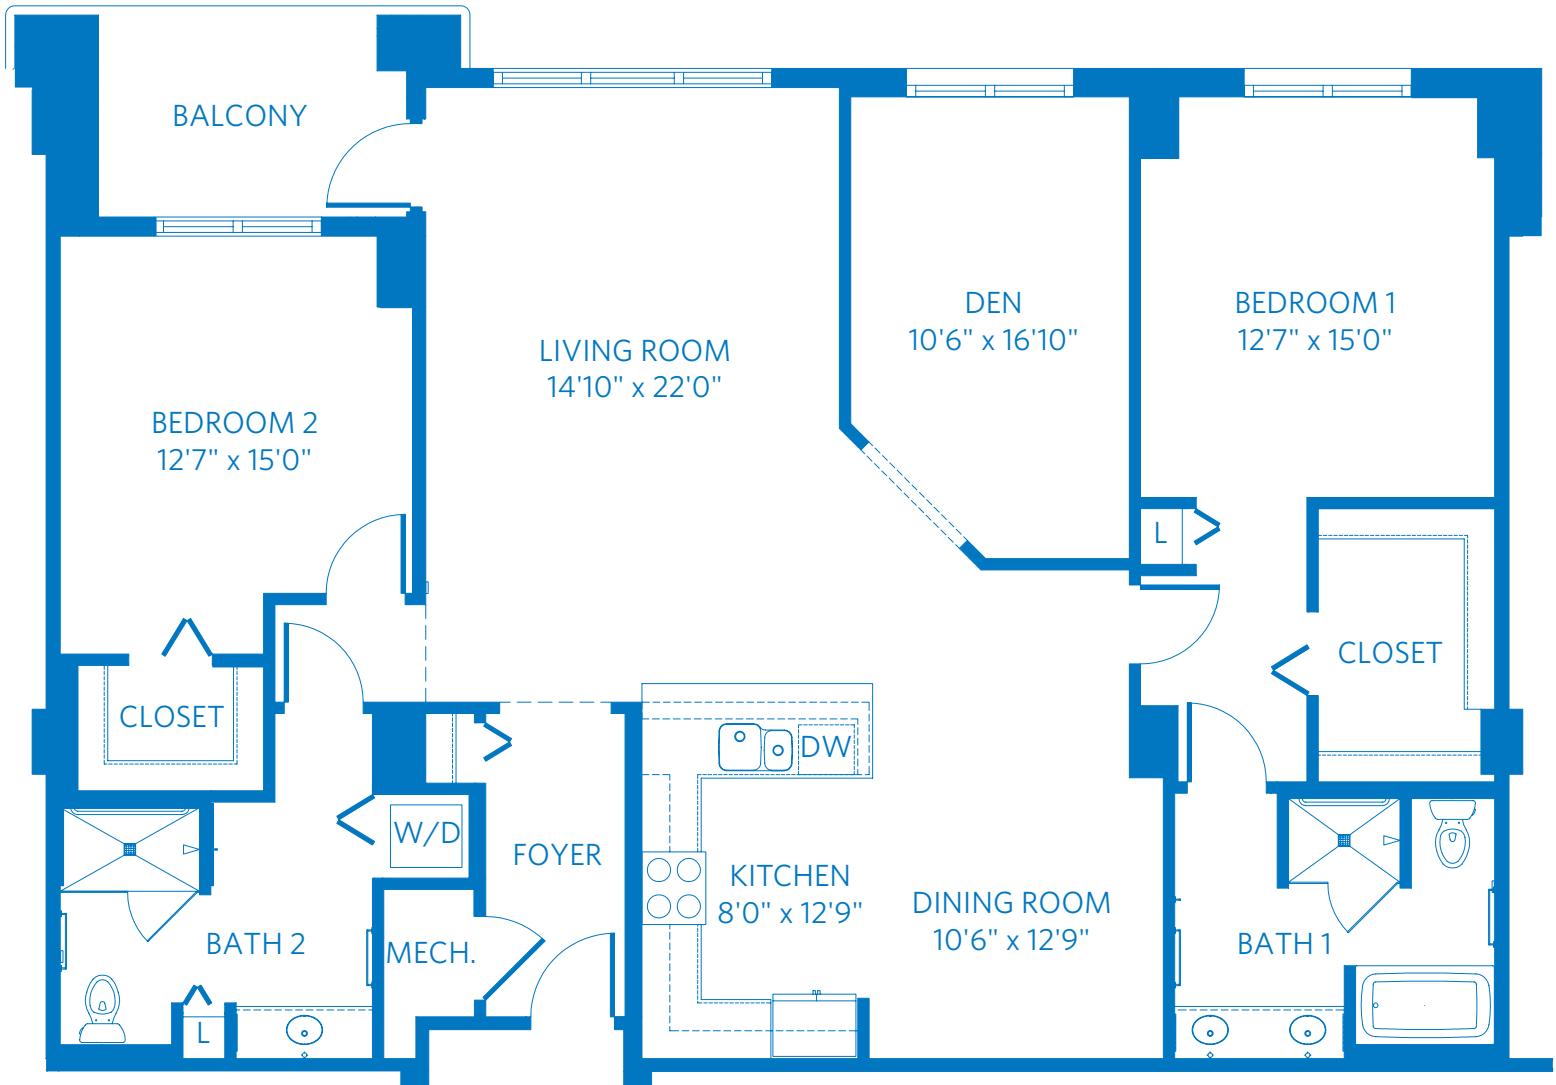

AT SILVERSTONE

Redefining
**SENIOR
LIVING**

VENEZIA

2 Bedroom + Den + 2 Bath
1,794 Square Feet

23005 N. 74th Street, Scottsdale, AZ 85255

888.969.8420

Learn more at Silverstone.ViLiving.com

Computer renderings only.
Floor plan and renderings subject to change.

AT SILVERSTONE

Redefining
**SENIOR
LIVING**

VENEZIA

2 Bedroom + Den + 2 Bath
1,794 Square Feet

23005 N. 74th Street, Scottsdale, AZ 85255

888.969.8420

Learn more at Silverstone.ViLiving.com

All plans and dimensions are approximate.
The community reserves the right to make changes.