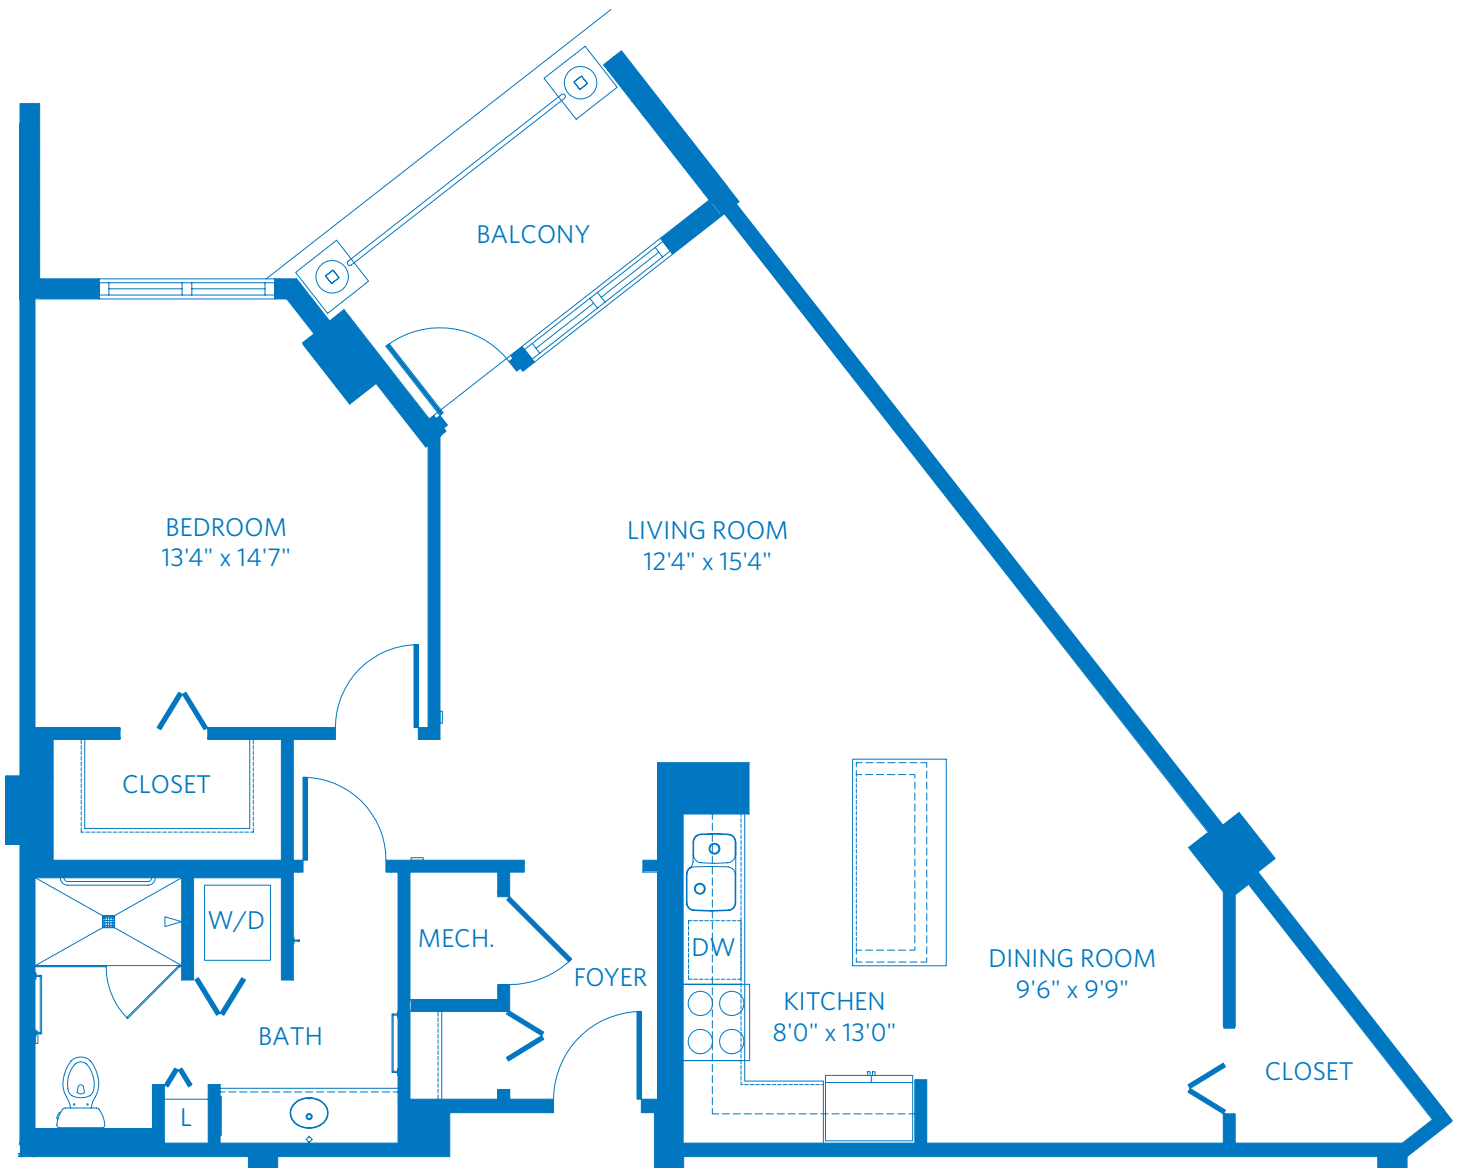

AT SILVERSTONE

Redefining
**SENIOR
LIVING**

PISA

1 Bedroom + 1 Bath
1,097 Square Feet

23005 N. 74th Street, Scottsdale, AZ 85255

888.969.8420

Learn more at Silverstone.ViLiving.com

Computer renderings only.
Floor plan and renderings subject to change.

AT SILVERSTONE

Redefining
SENIOR
LIVING

PISA

1 Bedroom + 1 Bath
1,097 Square Feet

23005 N. 74th Street, Scottsdale, AZ 85255

888.969.8420

Learn more at Silverstone.ViLiving.com

All plans and dimensions are approximate.
The community reserves the right to make changes.