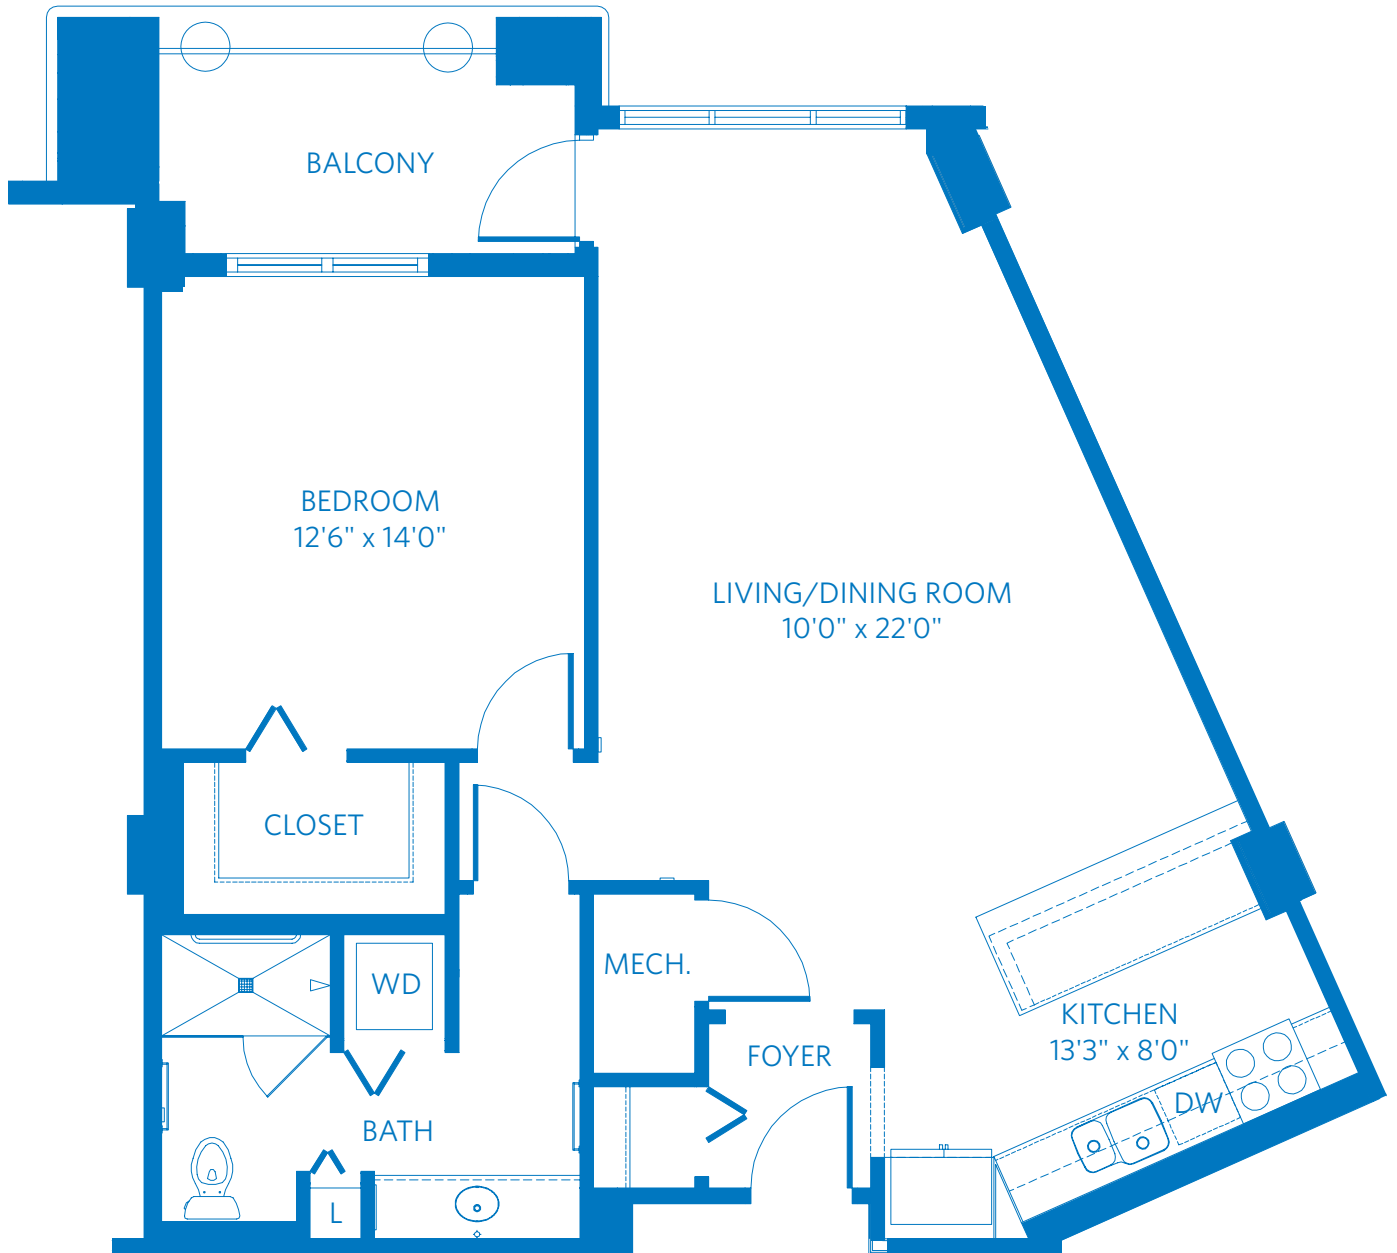

AT SILVERSTONE

Redefining
**SENIOR
LIVING**

CAPRI

1 Bedroom + 1 Bath
957 Square Feet

23005 N. 74th Street, Scottsdale, AZ 85255

888.969.8420

Learn more at Silverstone.ViLiving.com

Computer renderings only.
Floor plan and renderings subject to change.

AT SILVERSTONE

Redefining
**SENIOR
LIVING**

CAPRI

1 Bedroom + 1 Bath
957 Square Feet

23005 N. 74th Street, Scottsdale, AZ 85255

888.969.8420

Learn more at Silverstone.ViLiving.com

All plans and dimensions are approximate.
The community reserves the right to make changes.