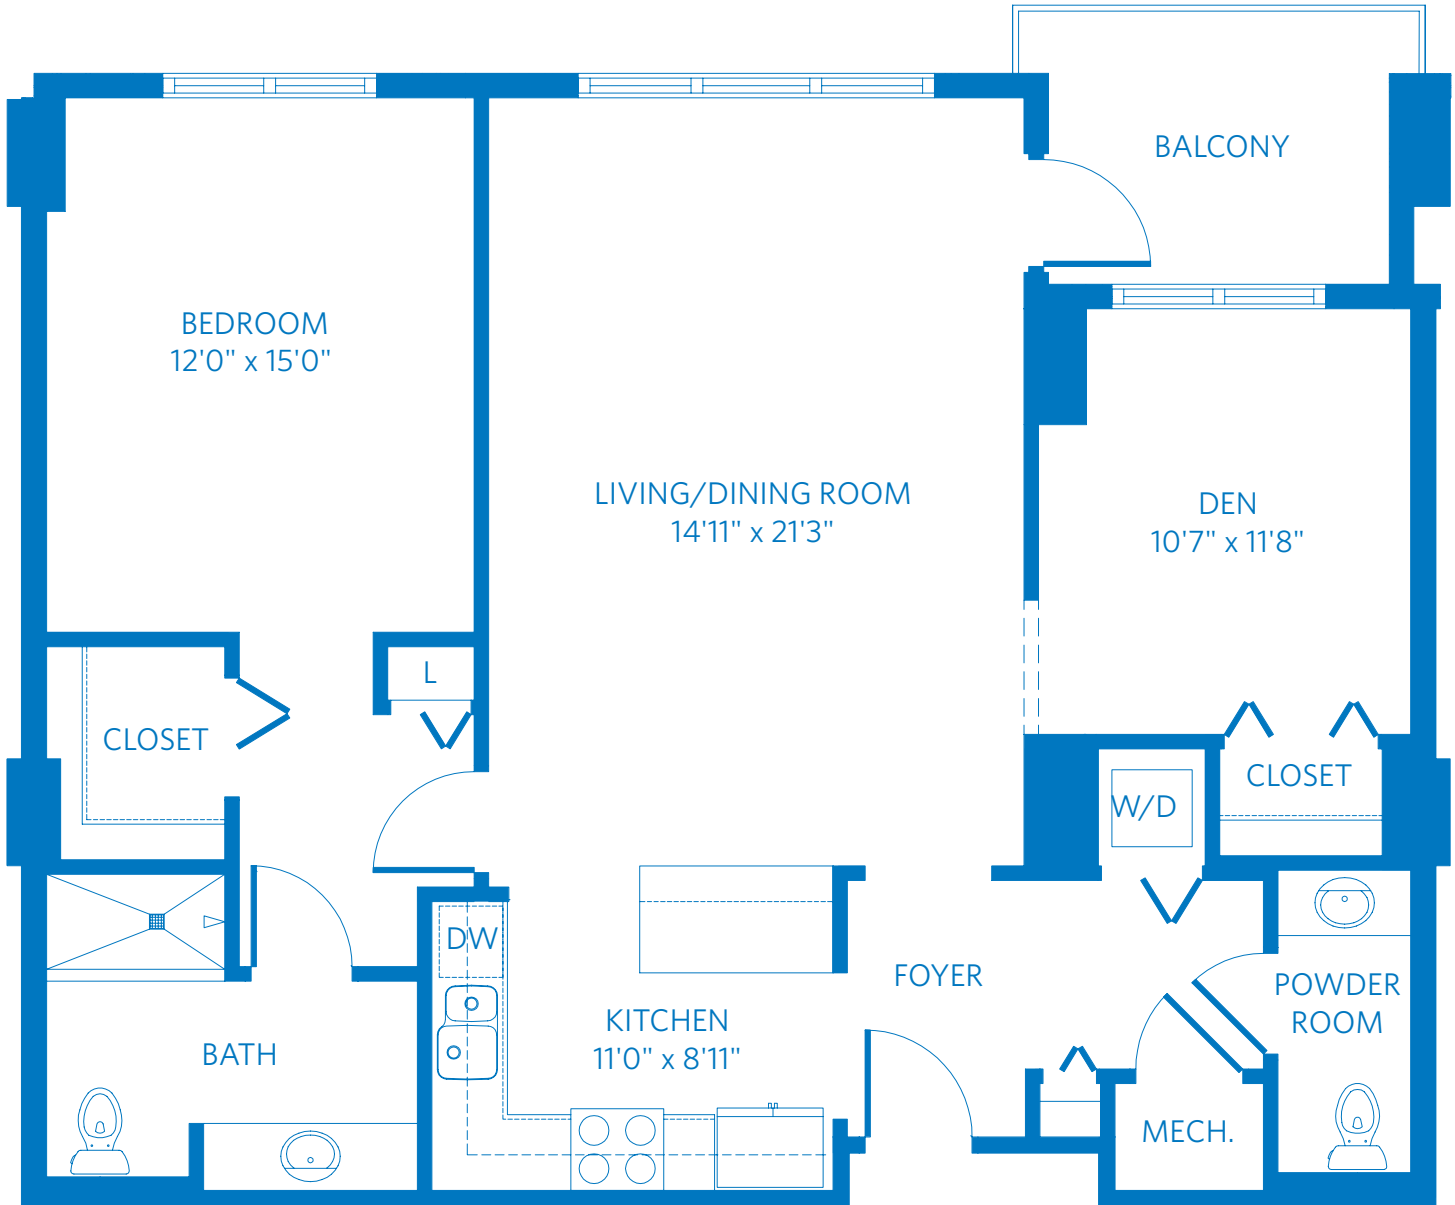

AT SILVERSTONE

Redefining
**SENIOR
LIVING**

ROMA

1 Bedroom + Den + 1.5 Bath
1,168 Square Feet

23005 N. 74th Street, Scottsdale, AZ 85255

888.969.8420

Learn more at Silverstone.ViLiving.com

Computer renderings only.
Floor plan and renderings subject to change.

AT SILVERSTONE

Redefining
**SENIOR
LIVING**

ROMA

1 Bedroom + Den + 1.5 Bath
1,168 Square Feet

23005 N. 74th Street, Scottsdale, AZ 85255

888.969.8420

Learn more at Silverstone.ViLiving.com

All plans and dimensions are approximate.
The community reserves the right to make changes.