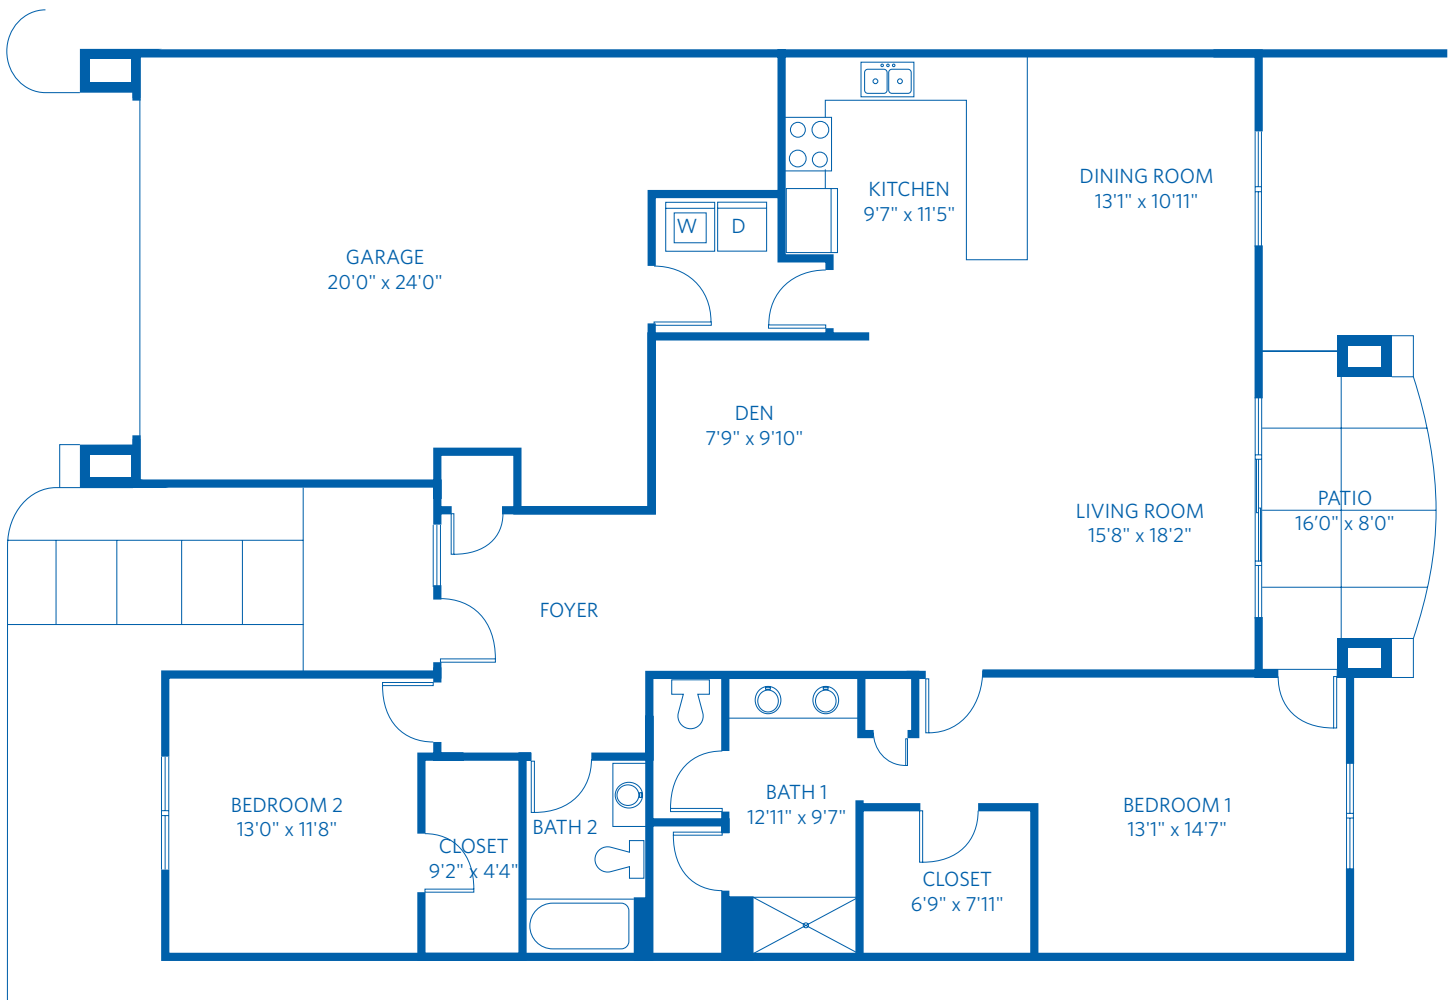

AT GRAYHAWK

Redefining
**SENIOR
LIVING**

TROVITA

Casita 2 Bedroom + Den + 2 Bath
1,706 Square Feet

7501 East Thompson Peak Parkway, Scottsdale, AZ 85255

888.939.6347

Learn more at Grayhawk.ViLiving.com

Computer renderings only.
Floor plan and renderings subject to change.

AT GRAYHAWK

Redefining
**SENIOR
LIVING**

TROVITA

Casita 2 Bedroom + Den + 2 Bath
1,706 Square Feet

7501 East Thompson Peak Parkway, Scottsdale, AZ 85255

888.939.6347

Learn more at Grayhawk.ViLiving.com

All plans and dimensions are approximate.
The community reserves the right to make changes.